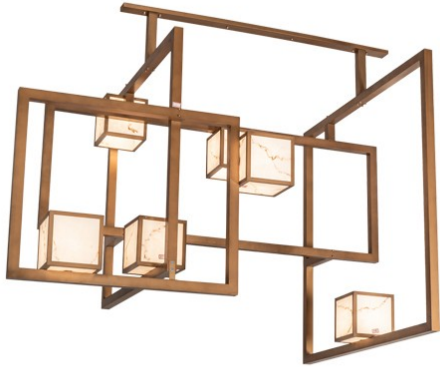

96" LONG MARBLESQUE PENDANT | 215800

ADDITIONAL INFORMATION

Dimensions and Weight

Lamping

Other

Availability:: This Item Is Custom Made.
Please Call For Lead Time.

Item Minimum Height:: [72.25"](#)

Item Maximum Height:: [72.25"](#)

Item Length or Depth:: [96" Length](#)

Item Length or Square:: [96" Length](#)

Item Width or Depth:: [60" Depth](#)

Item Weight:: 104 lbs.

Base Type:: E26

Quantity:: 9

Shape:: A19

Wattage:: 9

Family:: [Marblesque](#)

Metal Finish:: [Brushed Brass](#)

This massive rectangular shaped pendant features a gorgeous Beige Marblesque Idalight design with a unique configuration of square shaped shades. The fixture offers a Brushed Brass finish. The luminaire provides beautiful decorative ambient illumination while enhancing the décor with style and drama. UL and cUL listed for dry and damp locations. Featured in the Mystique Asian Restaurant and Lounge at Encore Boston Harbor. Project was curated by Wynn Design Group and designed by award-winner interior designer Peter Niemitz.