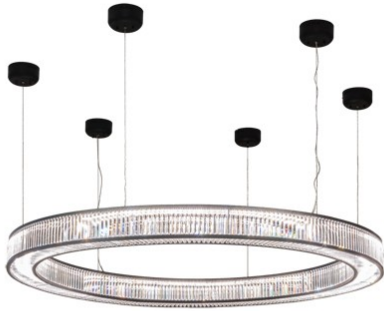

92" WIDE BECKAM PENDANT | 202531

ADDITIONAL INFORMATION

Dimensions and Weight

Lamping

Other

Availability:: This Item Is Custom Made.
Please Call For Lead Time.

Item Minimum Height:: [11"](#)

Item Maximum Height:: [200"](#)

Item Length or Depth:: [92" Depth](#)

Item Length or Square:: [92" Length](#)

Item Width or Depth:: [92" Width](#)

Item Weight:: 195 lbs.

Base Type:: INTEGRAL

Lens Color:: [Crystal](#)

Quantity:: STRIP

Shape:: LED

Wattage:: 157

Family:: [Beckam](#)

Metal Finish:: [Matte Black](#)

Luxurious jewelry inspired elements elevate this design aesthetic to a new level. Exquisite Crystal Baguettes provide a prismatic brilliance while illuminated by Integral LEDs for energy efficient ambient light. The pendant is enhanced with a Matte Black finish. The overall height of this pendant ranges from 11 to 200 inches as the aircraft cable length can be easily adjusted in the field to accommodate your specific lighting application needs. The number of crystals, metal finishes and fixture size can be customized to your needs. UL and cUL listed for dry and damp locations.