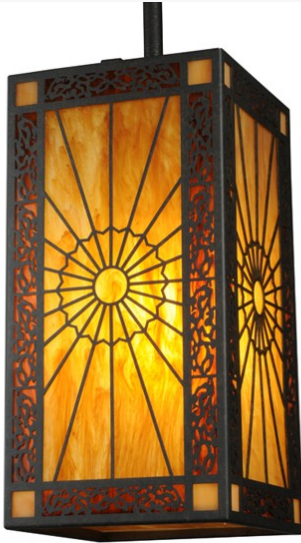

## 8"SQ ZUVAN MINI PENDANT | 136082

### ADDITIONAL INFORMATION

	<p><b>Availability::</b> Custom Crafted In Yorkville, New York Please Allow 56 Days</p> <p><b>Item Minimum Height::</b> <a href="#">68"</a></p> <p><b>Item Maximum Height::</b> <a href="#">68"</a></p> <p><b>Item Length or Depth::</b> <a href="#">11.5" Depth</a></p> <p><b>Item Length or Square::</b> <a href="#">8" Square</a></p> <p><b>Item Width or Depth::</b> <a href="#">11.5" Width</a></p> <p><b>Item Weight::</b> 16 lbs.</p> <p><b>Base Type::</b> G24q-3</p> <p><b>Lens Color::</b> <a href="#">Amber Quartz Maduro Idalight</a></p>
<b>Dimensions and Weight</b>	<p><b>Quantity::</b> 1</p> <p><b>Shape::</b> T4 QUAD</p> <p><b>Wattage::</b> 26</p>
<b>Lamping</b>	<p><b>Family::</b> <a href="#">Zuvan</a></p> <p><b>Metal Finish::</b> <a href="#">Chestnut</a></p>
<b>Other</b>	

The Zuvan Mini Pendant features a geometric shade highlighted with a brilliant Solar inspired design on an Amber Quartz Idalight diffuser with side panels showcasing mosaic patterns on stunning Maduro Idalight. The frame and hardware are featured in a Chestnut finish. Beautiful ambient illumination is delivered by one Customer Supplied G24Q-3, 27-Watt T4 Compact Fluorescent Lamp (CFL). Handmade by highly skilled artisans in our Yorkville, NY manufacturing facility, this Grandiose styled pendant is available in custom designs, finishes and sizes. The wall luminaire, which is nearly 33 inches tall, is UL and cUL listed for dry and damp locations.