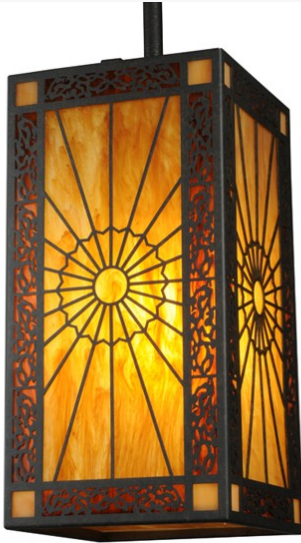

8"SQ ZUVAN MINI PENDANT | 136082

ADDITIONAL INFORMATION

	<p>Availability:: Custom Crafted In Yorkville, New York Please Allow 56 Days</p> <p>Item Minimum Height:: 68"</p> <p>Item Maximum Height:: 68"</p> <p>Item Length or Depth:: 11.5" Depth</p> <p>Item Length or Square:: 8" Square</p> <p>Item Width or Depth:: 11.5" Width</p> <p>Item Weight:: 16 lbs.</p> <p>Base Type:: G24q-3</p> <p>Lens Color:: Amber Quartz Maduro Idalight</p>
Dimensions and Weight	<p>Quantity:: 1</p> <p>Shape:: T4 QUAD</p> <p>Wattage:: 26</p>
Lamping	<p>Family:: Zuvan</p> <p>Metal Finish:: Chestnut</p>
Other	

The Zuvan Mini Pendant features a geometric shade highlighted with a brilliant Solar inspired design on an Amber Quartz Idalight diffuser with side panels showcasing mosaic patterns on stunning Maduro Idalight. The frame and hardware are featured in a Chestnut finish. Beautiful ambient illumination is delivered by one Customer Supplied G24Q-3, 27-Watt T4 Compact Fluorescent Lamp (CFL). Handmade by highly skilled artisans in our Yorkville, NY manufacturing facility, this Grandiose styled pendant is available in custom designs, finishes and sizes. The wall luminaire, which is nearly 33 inches tall, is UL and cUL listed for dry and damp locations.