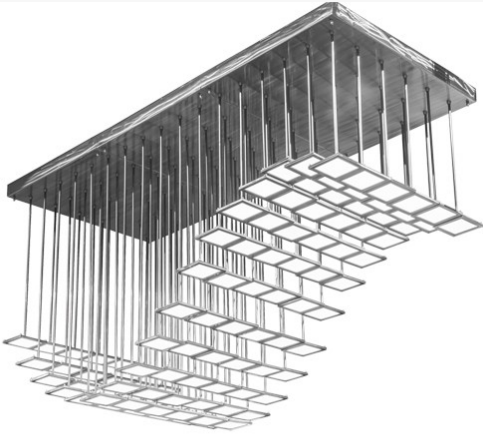

80" LONG KOSSAR CASCADING PENDANT | 214121

ADDITIONAL INFORMATION

Dimensions and Weight

Availability:: Custom Crafted In Yorkville, New York Please Allow 35 Days

Item Minimum Height:: [45.5"](#)

Item Maximum Height:: [45.5"](#)

Item Length or Depth:: [80" Length](#)

Item Length or Square:: [80" Length](#)

Item Width or Depth:: [34" Depth](#)

Item Weight:: 305 lbs.

Base Type:: INTEGRAL

Lens Color:: [Oled](#)

Lamping

Quantity:: 102

Shape:: OLED

Wattage:: 5

Other

Family:: [Kossar](#)

Metal Finish:: [Alloy Wheel Clear Coat](#)

A massive modern chandelier using the latest Integral Organic Light Emitting Diode (OLED) nanotechnology. The dimmable Kossar luminaire is created with 102 unique Integral OLED ultra thin panels- all delivering energy efficient 4000K illumination without glare from a flat light source. This luminaire combines three smaller fixtures: model 216323 26" Long Kossar, model 216326 27" Long Kossar and model 216328 27" Long Kossar fixtures. The hardware, decorative accents and frame are featured in a stunning Alloy Wheel Clear Coat finish. Custom crafted in our 180,000 square foot manufacturing facility in Yorkville, New York. OLED panels, metal finishes and fixture sizes can be customized. Contact us for additional sustainable OLED lighting solutions.