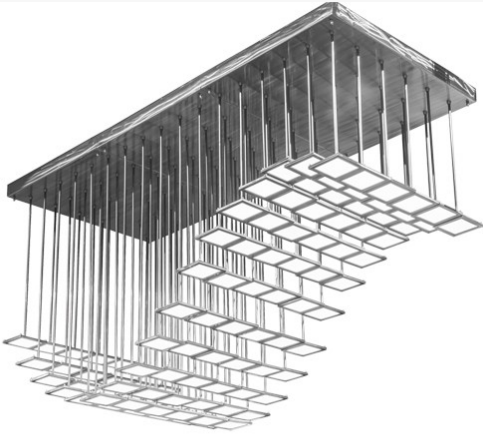

80" LONG KOSSAR CASCADING PENDANT | 214121

ADDITIONAL INFORMATION

Dimensions and Weight

Availability:: [Custom Crafted In Yorkville, New York Please Allow 35 Days](#)

Item Minimum Height:: 45.5"

Item Maximum Height:: 45.5"

Item Length or Depth:: 80" Length

Item Length or Square:: 80" Length

Item Width or Depth:: 34" Depth

Item Weight:: 305 lbs.

Base Type:: [INTEGRAL](#)

Lens Color:: [Oled](#)

Lamping

Quantity:: 102

Shape:: [OLED](#)

Wattage:: 5

Other

Family:: [Kossar](#)

Metal Finish:: [Alloy Wheel Clear Coat](#)

A massive modern chandelier using the latest Integral Organic Light Emitting Diode (OLED) nanotechnology. The dimmable Kossar luminaire is created with 102 unique Integral OLED ultra thin panels- all delivering energy efficient 4000K illumination without glare from a flat light source. This luminaire combines three smaller fixtures: model 216323 26" Long Kossar, model 216326 27" Long Kossar and model 216328 27" Long Kossar fixtures. The hardware, decorative accents and frame are featured in a stunning Alloy Wheel Clear Coat finish. Custom crafted in our 180,000 square foot manufacturing facility in Yorkville, New York. OLED panels, metal finishes and fixture sizes can be customized. Contact us for additional sustainable OLED lighting solutions.