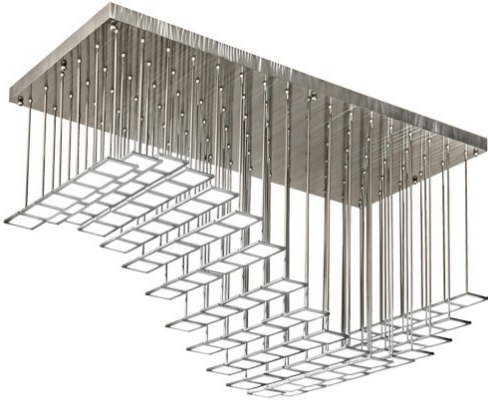

80" LONG KOSSAR CASCADING PENDANT | 198873

ADDITIONAL INFORMATION

Dimensions and Weight

Lamping

Other

Availability:: [Custom Crafted In Yorkville, New York Please Allow 35 Days](#)

Item Minimum Height:: 45"

Item Maximum Height:: 45"

Item Length or Depth:: 80" Length

Item Length or Square:: 80" Length

Item Width or Depth:: 34" Depth

Item Weight:: 315 lbs.

Base Type:: [INTEGRAL](#)

Lens Color:: [Oled](#)

Shape:: [OLED](#)

Wattage:: 680

Family:: [Kossar](#)

Metal Finish:: [Alloy Wheel Clear Coat](#)

A massive modern chandelier using the latest Integral Organic Light Emitting Diode (OLED) nanotechnology. The dimmable Kossar luminaire is created with 102 unique Integral OLED ultra thin panels- all delivering energy efficient 4000K illumination without glare from a flat light source. The hardware, decorative accents and frame are featured in a stunning Alloy Wheel Clear Coat finish. Custom crafted in our 180,000 square foot manufacturing facility in Yorkville, New York. OLED panels, metal finishes and fixture sizes can be customized. Contact us for additional sustainable OLED lighting solutions.