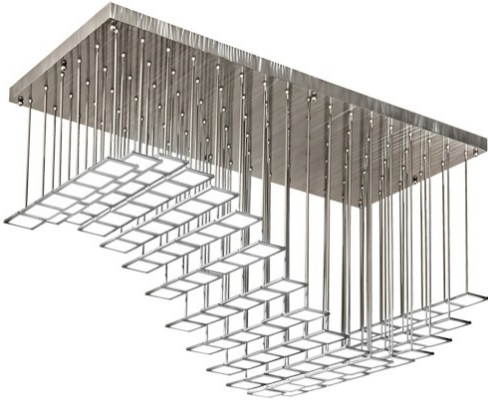

## 80" LONG KOSSAR CASCADING PENDANT | 198873

### ADDITIONAL INFORMATION

**Dimensions and Weight**

**Availability::** [Custom Crafted In Yorkville, New York Please Allow 35 Days](#)

**Item Minimum Height::** 45"

**Item Maximum Height::** 45"

**Item Length or Depth::** 80" Length

**Item Length or Square::** 80" Length

**Item Width or Depth::** 34" Depth

**Item Weight::** 315 lbs.

**Lamping**

**Base Type::** [INTEGRAL](#)

**Lens Color::** [Oled](#)

**Shape::** [OLED](#)

**Wattage::** 680

**Other**

**Family::** [Kossar](#)

**Metal Finish::** [Alloy Wheel Clear Coat](#)

A massive modern chandelier using the latest Integral Organic Light Emitting Diode (OLED) nanotechnology. The dimmable Kossar luminaire is created with 102 unique Integral OLED ultra thin panels- all delivering energy efficient 4000K illumination without glare from a flat light source. The hardware, decorative accents and frame are featured in a stunning Alloy Wheel Clear Coat finish. Custom crafted in our 180,000 square foot manufacturing facility in Yorkville, New York. OLED panels, metal finishes and fixture sizes can be customized. Contact us for additional sustainable OLED lighting solutions.