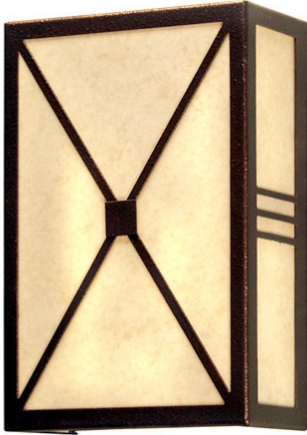

## 8" WIDE WHITEWING WALL SCONCE | 116082

#### Other

**Family::** [Whitewing](#)

**Metal Finish::** [Copper Rust](#)

Whitewing features a Saltire motif with an Xtra ordinary design statement for today's interiors. Clean contemporary wall luminaire designed with textured Botticino Idalight in a curvilinear Copper Rust finished frame. The perfect lighting accent for fine homes, restaurants, boutiques and hotels. Custom crafted in our manufacturing facility in Upstate NY. Custom designs, colors, and finishes are available. Dimmable energy efficient lamping options offered. The 8-inch wide sconce is UL and cUL listed for dry, damp and wet locations.