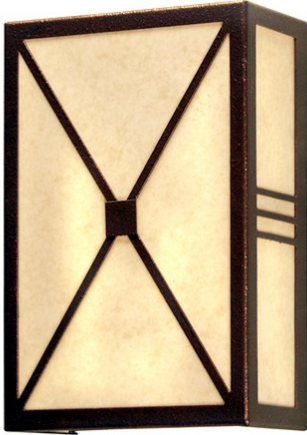

8" WIDE WHITEWING WALL SCONCE | 116082

ADDITIONAL INFORMATION

Dimensions and Weight

Availability:: Custom Crafted In Yorkville, New York Please Allow 56 Days

Item Minimum Height:: [12"](#)

Item Maximum Height:: [12"](#)

Item Length or Depth:: [4" Depth](#)

Item Length or Square:: [4" Length](#)

Item Width or Depth:: [8" Width](#)

Item Weight:: 3 lbs.

Base Type:: E26

Lens Color:: [Botticino Idalight](#)

Lamping

Quantity:: 2

Shape:: A19

Wattage:: 40

Other

Family:: [Whitewing](#)

Metal Finish:: [Copper Rust](#)

Whitewing features a Saltire motif with an Xtra ordinary design statement for today's interiors. Clean contemporary wall luminaire designed with textured Botticino Idalight in a curvilinear Copper Rust finished frame. The perfect lighting accent for fine homes, restaurants, boutiques and hotels. Custom crafted in our manufacturing facility in Upstate NY. Custom designs, colors, and finishes are available. Dimmable energy efficient lamping options offered. The 8-inch wide sconce is UL and cUL listed for dry, damp and wet locations.