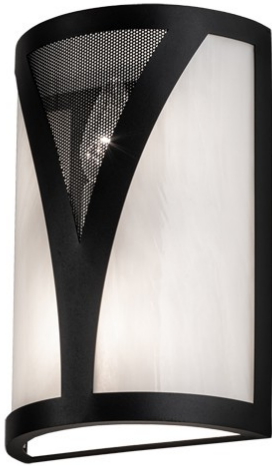

8" WIDE STILETTO WALL SCONCE | 239523

ADDITIONAL INFORMATION

	Availability:: Custom Crafted In Yorkville, New York Please Allow 35 Days
	Item Minimum Height:: 12"
	Item Maximum Height:: 12"
Dimensions and Weight	Item Length or Depth:: 4" Depth
	Item Length or Square:: 4" Length
	Item Width or Depth:: 8" Width
	Item Weight:: 4 lbs.
	Base Type:: E26
Lamping	Lens Color:: White Opal
	Quantity:: 2
	Shape:: A19
	Wattage:: 15 LED
Other	Family:: Stiletto
	Metal Finish:: Black Tex