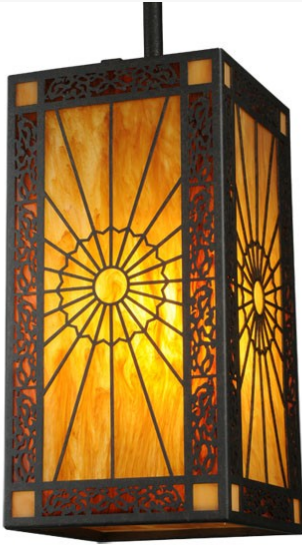

8" SQUARE ZUVAN MINI PENDANT | 245259

ADDITIONAL INFORMATION

	<p>Availability:: Custom Crafted In Yorkville, New York Please Allow 56 Days</p> <p>Item Minimum Height:: 68"</p> <p>Item Maximum Height:: 68"</p> <p>Item Length or Depth:: 11.5" Depth</p> <p>Item Length or Square:: 8" Square</p> <p>Item Width or Depth:: 11.5" Width</p> <p>Item Weight:: 16 lbs.</p> <p>Base Type:: E26</p> <p>Lens Color:: Amber Quartz Maduro Idalight</p>
Dimensions and Weight	<p>Quantity:: 1</p> <p>Shape:: A19</p> <p>Wattage:: 60</p>
Lamping	<p>Family:: Zuvan</p> <p>Metal Finish:: Chestnut</p>
Other	

The Zuvan Mini Pendant features a geometric shade highlighted with a brilliant Solar inspired design on an Amber Quartz Idalight diffuser with side panels showcasing mosaic patterns on stunning Maduro Idalight. The frame and hardware are featured in a Chestnut finish. Handmade by highly skilled artisans in our Yorkville, NY manufacturing facility, this Grandiose styled pendant is available in custom designs, finishes and sizes. The wall luminaire, which is nearly 33 inches tall, is UL and cUL listed for dry and damp locations.