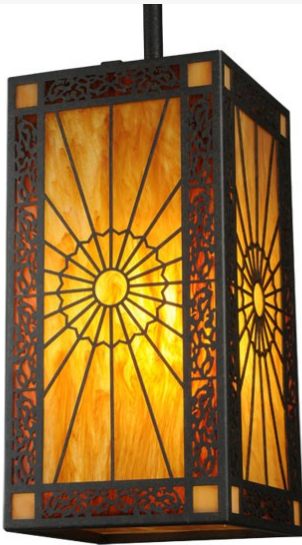

## 8" SQUARE ZUVAN MINI PENDANT | 245259

### ADDITIONAL INFORMATION

	<p><b>Availability::</b> Custom Crafted In Yorkville, New York Please Allow 56 Days</p> <p><b>Item Minimum Height::</b> <a href="#">68"</a></p> <p><b>Item Maximum Height::</b> <a href="#">68"</a></p> <p><b>Item Length or Depth::</b> <a href="#">11.5" Depth</a></p> <p><b>Item Length or Square::</b> <a href="#">8" Square</a></p> <p><b>Item Width or Depth::</b> <a href="#">11.5" Width</a></p> <p><b>Item Weight::</b> 16 lbs.</p> <p><b>Base Type::</b> E26</p> <p><b>Lens Color::</b> <a href="#">Amber Quartz Maduro Idalight</a></p>
<b>Dimensions and Weight</b>	<p><b>Quantity::</b> 1</p> <p><b>Shape::</b> A19</p> <p><b>Wattage::</b> 60</p>
<b>Lamping</b>	<p><b>Family::</b> <a href="#">Zuvan</a></p> <p><b>Metal Finish::</b> <a href="#">Chestnut</a></p>
<b>Other</b>	

The Zuvan Mini Pendant features a geometric shade highlighted with a brilliant Solar inspired design on an Amber Quartz Idalight diffuser with side panels showcasing mosaic patterns on stunning Maduro Idalight. The frame and hardware are featured in a Chestnut finish. Handmade by highly skilled artisans in our Yorkville, NY manufacturing facility, this Grandiose styled pendant is available in custom designs, finishes and sizes. The wall luminaire, which is nearly 33 inches tall, is UL and cUL listed for dry and damp locations.