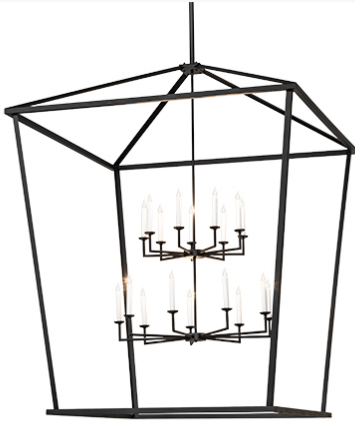

76" WIDE KITZI TAPERED PENDANT | 261239

ADDITIONAL INFORMATION

	<p>Availability:: Custom Crafted In Yorkville, New York Please Allow 35 Days</p> <p>Item Minimum Height:: 164"</p> <p>Item Maximum Height:: 164"</p> <p>Item Length or Depth:: 76" Depth</p> <p>Item Length or Square:: 54" Length</p> <p>Item Width or Depth:: 76" Width</p> <p>Item Weight:: 68 lbs.</p> <p>Base Type:: E12</p> <p>Quantity:: 18</p> <p>Shape:: BA9</p> <p>Wattage:: 60</p> <p>Family:: Kitzi</p> <p>Metal Finish:: Textured Black</p>
Dimensions and Weight	
Lamping	
Other	

This massive, architecturally styled fixture is designed with a unique and stylish pizzazz. The elaborate geometric structure features a stunning Textured Black finish. The pendant provides beautiful ambient illumination with 18 Ivory faux candlelights perched on bobeches. Ideal for placement in foyers, ballrooms, and lobbies in residential, hospitality, and commercial spaces. Perfect for homes, hotels, and restaurants from New York, to Salt Lake City, Utah, to Los Angeles. The Kitzi Tapered Pendant is included in our American-made, American-designed, handcrafted Transitional Lighting Collection and manufactured in Yorkville, New York. UL and cUL listed for dry and damp locations.