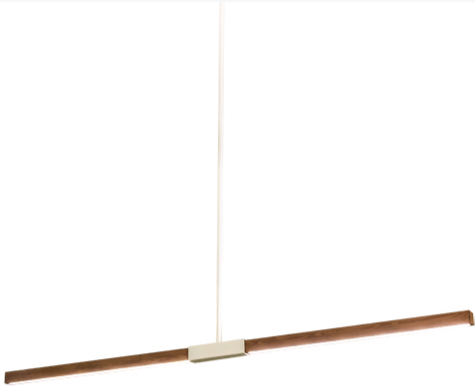

72"L TRAX OBLONG PENDANT | 183191

ADDITIONAL INFORMATION

Dimensions and Weight

Availability:: Custom Crafted In Yorkville, New York Please Allow 56 Days

Item Minimum Height:: [76"](#)

Item Maximum Height:: [76"](#)

Item Length or Depth:: [72" Length](#)

Item Length or Square:: [72" Length](#)

Item Width or Depth:: [6.5" Depth](#)

Item Weight:: 19 lbs.

Base Type:: INTEGRAL

Lens Color:: [Statuario Idalight](#)

Lamping

Quantity:: LED

Shape:: STRIP

Wattage:: 58

Other

Family:: [Trax](#)

Metal Finish:: [Faux Maplewood](#)

A sleek linear pendant that is ideal for delivering functional lighting, Trax features a White Opal Glass diffuser that is embraced by a steel frame featured in a faux Maplewood finish. Dimmable Integral LEDs deliver energy efficient illumination. The pendant is created by highly skilled artisans in our 180,000 square foot manufacturing facility in Upstate New York. Custom sizes, designs and colors are available, as well as dimmable, energy efficient options including LED. This 6 foot long fixture is UL and cUL listed for damp and dry locations.