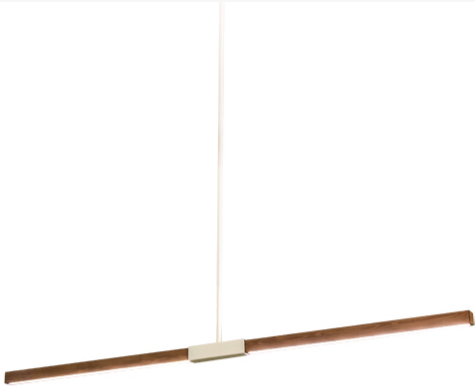

72"L TRAX OBLONG PENDANT | 183191

ADDITIONAL INFORMATION

	Availability:: Custom Crafted In Yorkville, New York Please Allow 56 Days
	Item Minimum Height:: 76"
	Item Maximum Height:: 76"
Dimensions and Weight	Item Length or Depth:: 72" Length
	Item Length or Square:: 72" Length
	Item Width or Depth:: 6.5" Depth
	Item Weight:: 19 lbs.
	Base Type:: INTEGRAL
Lamping	Lens Color:: Statuario Idalight
	Quantity:: LED
	Shape:: STRIP
	Wattage:: 58
Other	Family:: Trax
	Metal Finish:: Faux Maplewood

A sleek linear pendant that is ideal for delivering functional lighting, Trax features a White Opal Glass diffuser that is embraced by a steel frame featured in a faux Maplewood finish. Dimmable Integral LEDs deliver energy efficient illumination. The pendant is created by highly skilled artisans in our 180,000 square foot manufacturing facility in Upstate New York. Custom sizes, designs and colors are available, as well as dimmable, energy efficient options including LED. This 6 foot long fixture is UL and cUL listed for damp and dry locations.