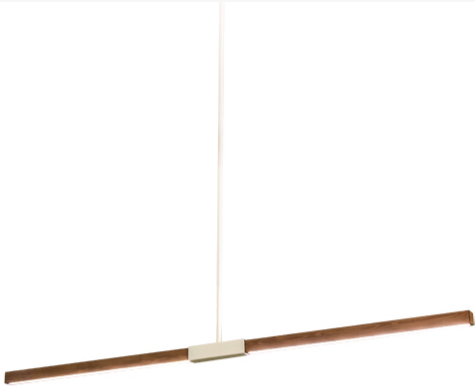

## 72"L TRAX OBLONG PENDANT | 183191

**Item Length or Square::** [72" Length](#)

**Item Width or Depth::** [6.5" Depth](#)

**Item Weight::** 19 lbs.

**Base Type::** INTEGRAL

**Lens Color::** [Statuario Idalight](#)

#### Lamping

**Quantity::** LED

**Shape::** STRIP

**Wattage::** 58

#### Other

**Family::** [Trax](#)

**Metal Finish::** [Faux Maplewood](#)

A sleek linear pendant that is ideal for delivering functional lighting, Trax features a White Opal Glass diffuser that is embraced by a steel frame featured in a faux Maplewood finish. Dimmable Integral LEDs deliver energy efficient illumination. The pendant is created by highly skilled artisans in our 180,000 square foot manufacturing facility in Upstate New York. Custom sizes, designs and colors are available, as well as dimmable, energy efficient options including LED. This 6 foot long fixture is UL and cUL listed for damp and dry locations.