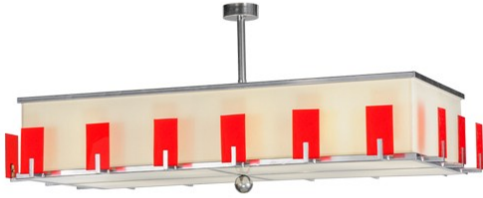

72"L QUADRATO ESCALADE FABRIC OBLONG PENDANT | 149835

ADDITIONAL INFORMATION

	<p>Availability:: Custom Crafted In Yorkville, New York Please Allow 56 Days</p> <p>Item Minimum Height:: 31"</p> <p>Item Maximum Height:: 31"</p> <p>Item Length or Depth:: 72" Length</p> <p>Item Length or Square:: 72" Length</p> <p>Item Width or Depth:: 36" Depth</p> <p>Item Weight:: 61.5 lbs.</p> <p>Base Type:: GU24</p> <p>Lens Color:: Pearl Textrene And Statuario Idalight</p>
Dimensions and Weight	
Lamping	<p>Quantity:: 12</p> <p>Shape:: A19</p> <p>Wattage:: 12 LED</p>
Other	<p>Family:: Quadrato</p> <p>Metal Finish:: Extreme Chrome</p>

Stunning architectural Cherry accents adorn this pendant. Designed with a Pearl Textrene shade matched with a Statuario Idalight diffuser. Hardware and decorative finial finished in cool contemporary Extreme Chrome. Custom sizes, styles, colors and lamping options such as LED are available. Handcrafted in our 180,000 square foot manufacturing facility in Yorkville, New York. UL and cUL listed for dry and damp locations.