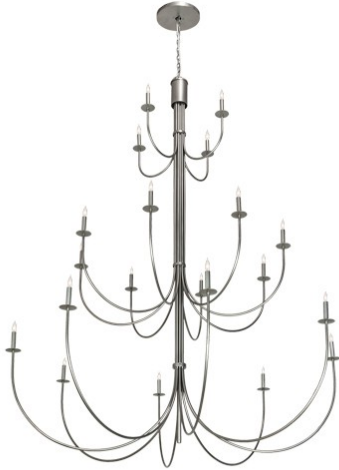

## 72" WIDE CHEAL 20 LIGHT CHANDELIER | 213325

**Item Width or Depth::** [72" Width](#)

**Item Weight::** 58 lbs.

**Base Type::** E12

**Quantity::** 20

**Shape::** B10

**Wattage::** 60

**Family::** [Cheal](#)

**Metal Finish::** [Nickel](#)

#### Other

Elevate lighting elegance and grace. The massive Cheal chandelier features 20 arms and delicate bobeches in a Nickel finish while complementary faux candlelights provide beautiful ambient lighting. The overall height ranges from 95 to 275 inches as the chain length can be easily adjusted in the field to accommodate your specific lighting needs. Handcrafted by highly skilled artisans in our 180,000 square foot manufacturing facility in Yorkville, New York. Candlelight colors, metal finishes and fixture sizes can be customized to your needs. UL and cUL listed for dry and damp locations.