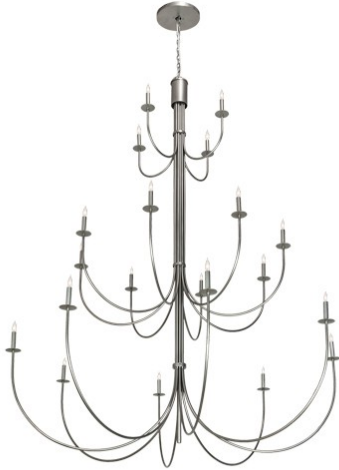

72" WIDE CHEAL 20 LIGHT CHANDELIER | 213325

ADDITIONAL INFORMATION

Dimensions and Weight

Availability:: Custom Crafted In Yorkville, New York Please Allow 35 Days

Item Minimum Height:: [95"](#)

Item Maximum Height:: [275"](#)

Item Length or Depth:: [72" Depth](#)

Item Width or Depth:: [72" Width](#)

Item Weight:: 58 lbs.

Base Type:: E12

Quantity:: 20

Shape:: B10

Wattage:: 60

Family:: [Cheal](#)

Metal Finish:: [Nickel](#)

Lamping

Other

Elevate lighting elegance and grace. The massive Cheal chandelier features 20 arms and delicate bobeches in a Nickel finish while complementary faux candlelights provide beautiful ambient lighting. The overall height ranges from 95 to 275 inches as the chain length can be easily adjusted in the field to accommodate your specific lighting needs. Handcrafted by highly skilled artisans in our 180,000 square foot manufacturing facility in Yorkville, New York. Candlelight colors, metal finishes and fixture sizes can be customized to your needs. UL and cUL listed for dry and damp locations.