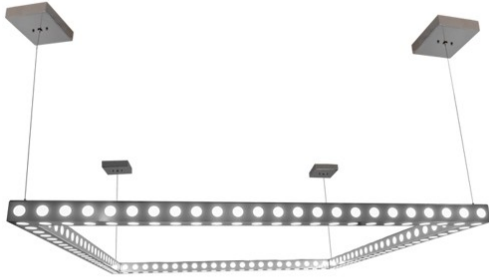

72" SQUARE DOTZ PENDANT | 228105

ADDITIONAL INFORMATION

Dimensions and Weight

Availability:: Custom Crafted In Yorkville, New York Please Allow 35 Days

Item Minimum Height:: [74"](#)

Item Maximum Height:: [74"](#)

Item Length or Depth:: [" Depth](#)

Item Length or Square:: [72" Square](#)

Item Width or Depth:: [102" Width](#)

Item Weight:: 82 lbs.

Base Type:: INTEGRAL

Lens Color:: [Statuario Idalight](#)

Lamping

Quantity:: STRIP

Shape:: LED

Wattage:: 44

Other

Family:: [Dotz](#)

Metal Finish:: [Extreme Chrome](#)

The material is Steel and Idalight. The finish is Extreme Chrome. The diffuser is Statuario Idalight.