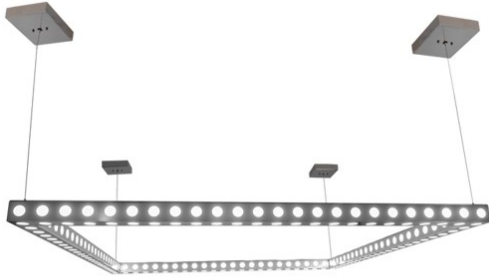

72" SQUARE DOTZ PENDANT | 228105

ADDITIONAL INFORMATION

Dimensions and Weight

Availability:: Custom Crafted In Yorkville, New York Please Allow 35 Days

Item Minimum Height:: [74"](#)

Item Maximum Height:: [74"](#)

Item Length or Depth:: [" Depth](#)

Item Length or Square:: [72" Square](#)

Item Width or Depth:: [102" Width](#)

Item Weight:: 82 lbs.

Base Type:: INTEGRAL

Lens Color:: [Statuario Idalight](#)

Lamping

Quantity:: STRIP

Shape:: LED

Wattage:: 44

Other

Family:: [Dotz](#)

Metal Finish:: [Extreme Chrome](#)

The material is Steel and Idalight. The finish is Extreme Chrome. The diffuser is Statuario Idalight.