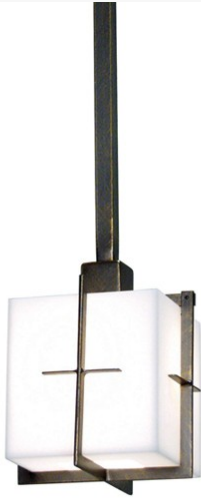

7" SQUARE LIANA PENDANT | 120271

ADDITIONAL INFORMATION

Dimensions and Weight

Availability:: Custom Crafted In Yorkville, New York Please Allow 56 Days

Item Minimum Height:: [36"](#)

Item Maximum Height:: [36"](#)

Item Length or Depth:: [" Depth](#)

Item Length or Square:: [7" Square](#)

Item Width or Depth:: [10" Width](#)

Item Weight:: 15 lbs.

Base Type:: E26

Lens Color:: [Whitestone Idalight](#)

Lamping

Quantity:: 1

Shape:: A19

Wattage:: 40

Other

Family:: [Liana](#)

Metal Finish:: [French Bronze](#)

A handsomely articulated minimalist design, the Liana Mini Pendant features a clean block of Statuario Idalight used for beautiful ambient illumination. The diffuser is paired with a traversed metal motif featured in a French Bronze finish to match the hardware. Ideal for lighting in multiples across an island, conference table, reception area, bar or counter. Handcrafted by highly skilled artisans in our manufacturing facility in Upstate New York, this pendant is available in a wide range of custom choices including various designs, colors, sizes and dimmable energy efficient lamping options such as LED. The 7-inch wide fixture is UL and cUL listed for damp and dry locations.