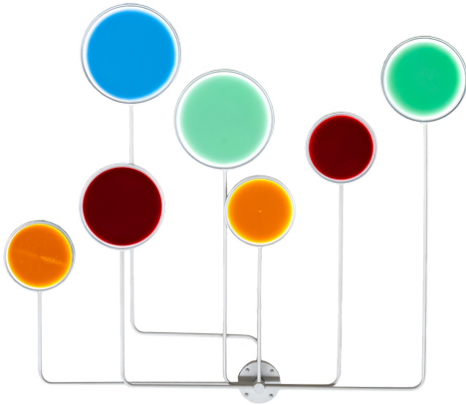

65" WIDE PALETTA WALL SCNCE | 213662

ADDITIONAL INFORMATION

Dimensions and Weight

Availability:: Custom Crafted In Yorkville, New York Please Allow 35 Days

Item Minimum Height:: [56"](#)

Item Maximum Height:: [56"](#)

Item Length or Depth:: [4" Depth](#)

Item Length or Square:: [4" Length](#)

Item Width or Depth:: [65" Width](#)

Item Weight:: 45 lbs.

Base Type:: INTEGRAL

Lens Color:: [Contrail Mist Idalight](#)

Lamping

Quantity:: STRIP

Shape:: LED

Wattage:: 93

Family:: [Paletta](#)

Other

Metal Finish:: [White Red Green Blue And Orange](#)

Color your world and curate artistry with the Palette wall sconce. Custom designed paint can lids reveal actual paint swatches featuring various hues of Red, Green, Orange and Blue. A candelabra inspired frame with hardware are featured in a White finish. Contrail Mist Idalight diffuses Integral LEDs around the edge of the lids as energy efficient illumination minimizes energy costs, maintenance and delivers long lamp life. Custom crafted by highly skilled artisans in our 180,000 square foot manufacturing facility in Yorkville, New York. Contact us to match your paint colors with a custom lighting solution that suites your decor.