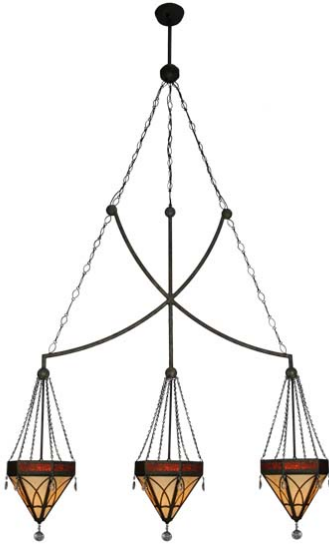

63" WIDE LARKFIELD 3 LIGHT PENDANT | 140698

ADDITIONAL INFORMATION

Dimensions and Weight

Availability:: Custom Crafted In Yorkville, New York Please Allow 56 Days

Item Minimum Height:: [106"](#)

Item Maximum Height:: [106"](#)

Item Length or Depth:: [62" Depth](#)

Item Length or Square:: [62" Length](#)

Item Width or Depth:: [11.5" Width](#)

Item Weight:: 39 lbs.

Base Type:: E26

Lens Color:: [Travertine Idalight](#)

Lamping

Quantity:: 3

Shape:: A19

Wattage:: 40

Other

Family:: [Larkfield](#)

Metal Finish:: [Capri](#)

An eclectic elegance evokes with this Larkfield pendant. Three Travertine Idalight shades feature an abstract expressionist pattern and are complemented with Maduro Idalight trim. Shades are embraced by a creative suspension configuration for a graceful aesthetic and support. Crystal Pendalogues and a Crystal Orb accent this fixture. The sconce is enhanced with the Capri handpainted premium finish. Ideal for installation above a counter, billiard table, bar or island. Handcrafted by highly skilled artisans in our 180,000 square foot manufacturing facility in Yorkville, New York. Shade colors, metal finishes and sizes can be customized to your specifications. UL and cUL listed for dry and damp locations.