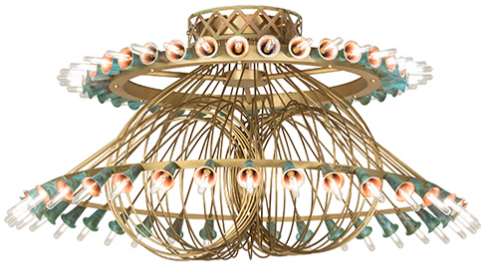

60" WIDE COYLE 72 LIGHT CHANDELIER | 274892

ADDITIONAL INFORMATION

Dimensions and Weight

Availability:: [Custom Crafted In Yorkville, New York Please Allow 56 Days](#)

Item Minimum Height:: 32"

Item Maximum Height:: 32"

Item Length or Depth:: 60" Depth

Item Width or Depth:: 60" Width

Item Weight:: 75 lbs.

Base Type:: [E17](#)

Lens Color:: [Verdigris Copper](#)

Lamping

Quantity:: 72

Shape:: [T6.5](#)

Wattage:: 4 LED

Other

Family:: [Coyle](#)

Metal Finish:: [Brushed BrassGoldtastic](#)