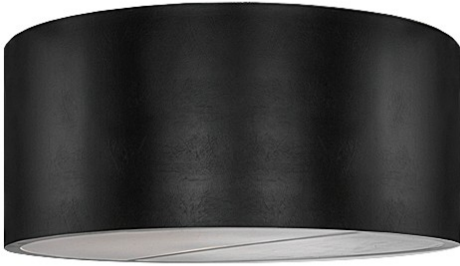

60" WIDE CILINDRO VINYL FLUSHMOUNT | 246118

ADDITIONAL INFORMATION

Dimensions and Weight

Availability:: Custom Crafted In Yorkville, New York Please Allow 56 Days

Item Maximum Height:: [26.5"](#)

Item Length or Square:: [60" Length](#)

Item Width or Depth:: [60" Width](#)

Item Weight:: 81 lbs.

Base Type:: E26

Lens Color:: [Black Vinyl](#)

Lamping

Quantity:: 10

Shape:: A19

Wattage:: 60

Other

Family:: [Cilindro](#)

Metal Finish:: [Textured Black](#)

This sleek architectural ceiling fixture features a curvaceous Black Vinyl with a Statuario Idalight bottom diffuser. The fixture illuminates with 10 customer-supplied compact fluorescent lamps. Handcrafted by highly skilled artisans in our manufacturing facility in Upstate New York, this transitional styled fixture is available in a wide range of custom choices including various designs, colors, sizes and dimmable energy efficient lamping options such as LED. The fixture is UL and cUL listed for damp and dry locations.