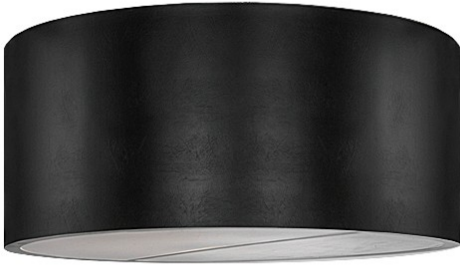

60" WIDE CILINDRO VINYL FLUSHMOUNT | 246118

ADDITIONAL INFORMATION

	Availability:: Custom Crafted In Yorkville, New York Please Allow 56 Days
	Item Maximum Height:: 26.5"
Dimensions and Weight	Item Length or Square:: 60" Length
	Item Width or Depth:: 60" Width
	Item Weight:: 81 lbs.
	Base Type:: E26
Lamping	Lens Color:: Black Vinyl
	Quantity:: 10
	Shape:: A19
	Wattage:: 60
Other	Family:: Cilindro
	Metal Finish:: Textured Black

This sleek architectural ceiling fixture features a curvaceous Black Vinyl with a Statuario Idalight bottom diffuser. The fixture illuminates with 10 customer-supplied compact fluorescent lamps. Handcrafted by highly skilled artisans in our manufacturing facility in Upstate New York, this transitional styled fixture is available in a wide range of custom choices including various designs, colors, sizes and dimmable energy efficient lamping options such as LED. The fixture is UL and cUL listed for damp and dry locations.