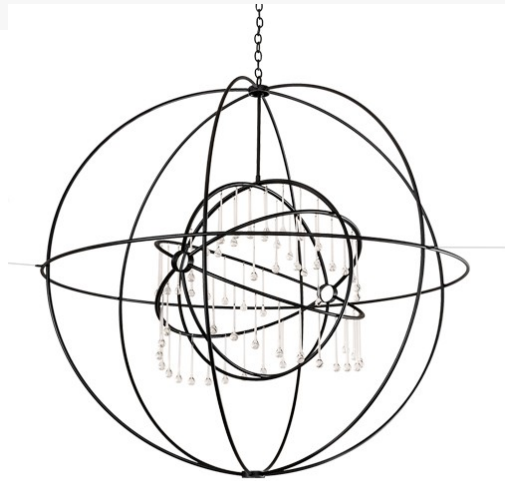

60" WIDE ATOM ENERJISI PENDANT | 213417

ADDITIONAL INFORMATION

Dimensions and Weight

Lamping

Other

Availability:: Custom Crafted In Yorkville, New York Please Allow 35 Days

Item Minimum Height:: [67"](#)

Item Maximum Height:: [186"](#)

Item Length or Depth:: [60" Depth](#)

Item Length or Square:: [60" Length](#)

Item Width or Depth:: [60" Width](#)

Item Weight:: 35 lbs.

Lens Color:: [Teardrop Crystal](#)

Family:: [Atom Enerjisi](#)

Metal Finish:: [Textured Black](#)

Like a complex gyrosopic structure. Solid metal rings create a unique curvature pattern that evokes the illusion of revolutionary motion like a spinning gimbal rotating on its axis. The orbbed frame envelopes a smaller frame similar to one that represents atomic energy. This indoor/outdoor decorative sculpture features a Textured Black finish treated for exterior applications. The sculpture is adorned with exquisite Crystal teardrop accents. The overall height ranges from 67 to 186 inches as the chain length can be easily adjusted in the field to accommodate your specific lighting needs. Crystal options, metal finishes and fixture sizes can be customized to your needs. This fixture does not illuminate but various lamping can be added to light as a chandelier.