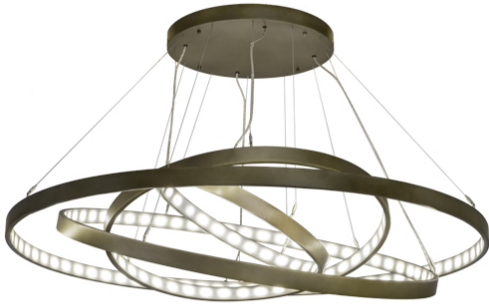

**60" WIDE ANILLO 4 RING CASCADING CHANDELIER
| 173164**

ADDITIONAL INFORMATION

Dimensions and Weight

Lamping

Other

Availability:: Custom Crafted In Yorkville, New York Please Allow 56 Days

Item Minimum Height:: [18"](#)

Item Maximum Height:: [74"](#)

Item Length or Depth:: [60" Depth](#)

Item Width or Depth:: [60" Width](#)

Item Weight:: 65 lbs.

Base Type:: INTEGRAL

Lens Color:: [Statuario Idalight](#)

Quantity:: LED

Shape:: STRIP

Wattage:: 150

Family:: [Anillo](#)

Metal Finish:: [Black Hills Gold](#)

A modern sophisticated system featuring extraordinary adjustable elements of ambient light, 4 spectral halos appear to rotate in space and create a stunning visual effect and breathtaking drama. Supported by sturdy Spacecraft Cables for balance and precision, this custom configurable grouping of Black Hills Gold finished metal rings reveal Contrail Mist Idalight diffusers. High powered, integral LEDs deliver dimmable, robust illumination, energy savings, minimal maintenance and long life. Custom sizes, styles and finishes are available, as well as other lamping options. This dramatic upscale pendant is UL and cUL listed for damp and dry locations