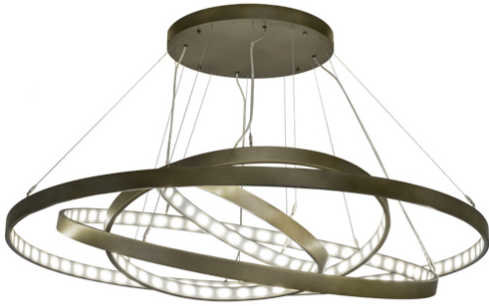

**60" WIDE ANILLO 4 RING CASCADING CHANDELIER
| 173164**

ADDITIONAL INFORMATION

Dimensions and Weight

Lamping

Other

Availability:: [Custom Crafted In Yorkville, New York Please Allow 56 Days](#)

Item Minimum Height:: 18"

Item Maximum Height:: 74"

Item Length or Depth:: 60" Depth

Item Width or Depth:: 60" Width

Item Weight:: 65 lbs.

Base Type:: [INTEGRAL](#)

Lens Color:: [Statuario Idalight](#)

Quantity:: LED

Shape:: [STRIP](#)

Wattage:: 150

Family:: [Anillo](#)

Metal Finish:: [Black Hills Gold](#)

A modern sophisticated system featuring extraordinary adjustable elements of ambient light, 4 spectral halos appear to rotate in space and create a stunning visual effect and breathtaking drama. Supported by sturdy Spacecraft Cables for balance and precision, this custom configurable grouping of Black Hills Gold finished metal rings reveal Contrail Mist Idalight diffusers. High powered, integral LEDs deliver dimmable, robust illumination, energy savings, minimal maintenance and long life. Custom sizes, styles and finishes are available, as well as other lamping options. This dramatic upscale pendant is UL and cUL listed for damp and dry locations