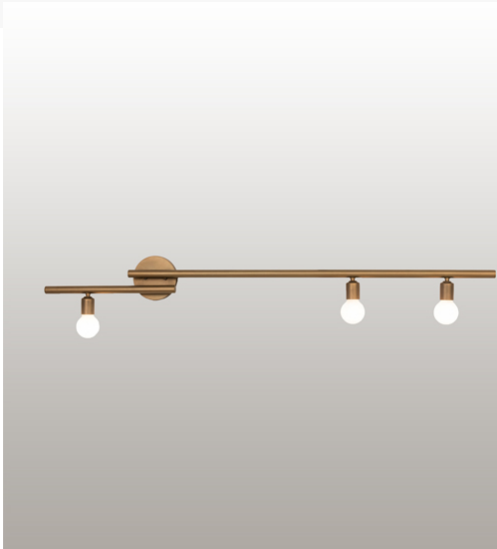

## 60" WIDE ALVA 3 LIGHT WALL SCONCE | 235910

### ADDITIONAL INFORMATION

	<b>Availability::</b> <a href="#">Custom Crafted In Yorkville, New York Please Allow 35 Days</a>
	<b>Item Minimum Height::</b> 8"
	<b>Item Maximum Height::</b> 8"
<b>Dimensions and Weight</b>	<b>Item Length or Depth::</b> 3.5" Depth
	<b>Item Length or Square::</b> 3.5" Length
	<b>Item Width or Depth::</b> 59.75" Width
	<b>Item Weight::</b> 8 lbs.
	<b>Base Type::</b> <a href="#">E26</a>
<b>Lamping</b>	<b>Quantity::</b> 3
	<b>Shape::</b> <a href="#">A19</a>
	<b>Wattage::</b> 60
<b>Other</b>	<b>Family::</b> <a href="#">Alva</a>
	<b>Metal Finish::</b> <a href="#">Brushed Brass</a>

A modern lighting design that enhances the walls in fine baths and hallways of fine homes from Ardmore, Penn, to Bethesda, Maryland, to Carmel, Indiana. This wall fixture features a unique array of 3 Edison-styled lamps to make a unique asymmetrical linear design statement. The sconce offers a popular chic look in residential, hospitality, and commercial settings. The Brushed Brass frame and hardware enhance nearly any interior de'cor. The Alva Wall Sconce is included in our American-made, American-designed, handcrafted Contemporary Alva Lighting Collection. Manufactured in Yorkville, NY. UL & cUL listed for dry and damp locations.