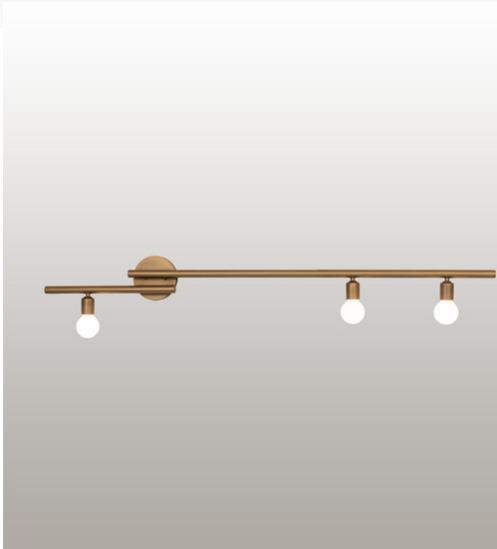

## 60" WIDE ALVA 3 LIGHT WALL SCONCE | 235910

### ADDITIONAL INFORMATION

	<b>Availability::</b> Custom Crafted In Yorkville, New York Please Allow 35 Days
	<b>Item Minimum Height::</b> <a href="#">8"</a>
	<b>Item Maximum Height::</b> <a href="#">8"</a>
	<b>Item Length or Depth::</b> <a href="#">3.5" Depth</a>
	<b>Item Length or Square::</b> <a href="#">3.5" Length</a>
	<b>Item Width or Depth::</b> <a href="#">59.75" Width</a>
	<b>Item Weight::</b> 8 lbs.
	<b>Base Type::</b> E26
	<b>Quantity::</b> 3
	<b>Shape::</b> A19
	<b>Wattage::</b> 60
	<b>Family::</b> <a href="#">Alva</a>
	<b>Metal Finish::</b> <a href="#">Brushed Brass</a>
<b>Dimensions and Weight</b>	
<b>Lamping</b>	
<b>Other</b>	

A modern lighting design that enhances the walls in fine baths and hallways of fine homes from Ardmore, Penn, to Bethesda, Maryland, to Carmel, Indiana. This wall fixture features a unique array of 3 Edison-styled lamps to make a unique asymmetrical linear design statement. The sconce offers a popular chic look in residential, hospitality, and commercial settings. The Brushed Brass frame and hardware enhance nearly any interior de'cor. The Alva Wall Sconce is included in our American-made, American-designed, handcrafted Contemporary Alva Lighting Collection. Manufactured in Yorkville, NY. UL & cUL listed for dry and damp locations.