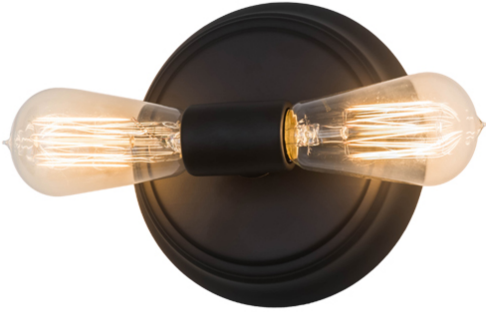

**6.5"W ALVA 2 LT WALL SCONCE | 176534**

**ADDITIONAL INFORMATION**

**Dimensions and Weight**

**Availability::** Custom Crafted In Yorkville, New York Please Allow 35 Days

**Item Minimum Height::** [6.5"](#)

**Item Maximum Height::** [6.5"](#)

**Item Length or Depth::** [3.5" Depth](#)

**Item Length or Square::** [3.5" Length](#)

**Item Width or Depth::** [6.5" Width](#)

**Item Weight::** 1 lbs.

**Lamping**

**Base Type::** E26

**Quantity::** 2

**Shape::** A19

**Wattage::** 60

**Other**

**Family::** [Alva](#)

**Metal Finish::** [Oil Rubbed Bronze](#)

Eclectic minimalism blends a modern look with twin traditional Edison bulbs. Two Customer supplied incandescent lamps serve as the illumination and design of this unique wall sconce that offers a popular urban chic look for homes, lounges, restaurants and other residential and commercial spaces. The hardware is finished in Oil Rubbed Bronze for a handsome look. Custom pendants, sconces and chandeliers are offered using the minimalist Alva design. This ADA Compliant wall sconce is UL and cUL listed for dry and damp locations.