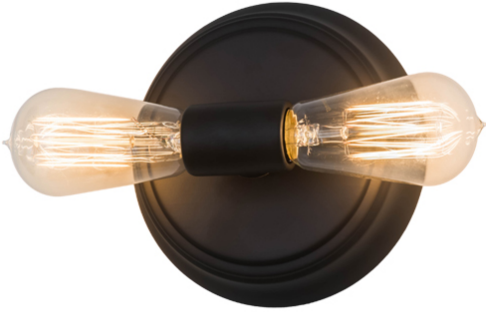

6.5"W ALVA 2 LT WALL SCONCE | 176534

ADDITIONAL INFORMATION

	<p>Availability:: Custom Crafted In Yorkville, New York Please Allow 35 Days</p> <p>Item Minimum Height:: 6.5"</p> <p>Item Maximum Height:: 6.5"</p> <p>Item Length or Depth:: 3.5" Depth</p> <p>Item Length or Square:: 3.5" Length</p> <p>Item Width or Depth:: 6.5" Width</p> <p>Item Weight:: 1 lbs.</p> <p>Base Type:: E26</p> <p>Quantity:: 2</p> <p>Shape:: A19</p> <p>Wattage:: 60</p> <p>Family:: Alva</p> <p>Metal Finish:: Oil Rubbed Bronze</p>
Dimensions and Weight	
Lamping	
Other	

Eclectic minimalism blends a modern look with twin traditional Edison bulbs. Two Customer supplied incandescent lamps serve as the illumination and design of this unique wall sconce that offers a popular urban chic look for homes, lounges, restaurants and other residential and commercial spaces. The hardware is finished in Oil Rubbed Bronze for a handsome look. Custom pendants, sconces and chandeliers are offered using the minimalist Alva design. This ADA Compliant wall sconce is UL and cUL listed for dry and damp locations.