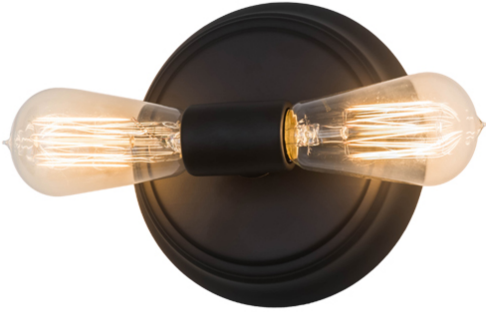

6.5"W ALVA 2 LT WALL SCONCE | 176534

ADDITIONAL INFORMATION

Dimensions and Weight

Availability:: Custom Crafted In Yorkville, New York Please Allow 35 Days

Item Minimum Height:: [6.5"](#)

Item Maximum Height:: [6.5"](#)

Item Length or Depth:: [3.5" Depth](#)

Item Length or Square:: [3.5" Length](#)

Item Width or Depth:: [6.5" Width](#)

Item Weight:: 1 lbs.

Lamping

Base Type:: E26

Quantity:: 2

Shape:: A19

Wattage:: 60

Other

Family:: [Alva](#)

Metal Finish:: [Oil Rubbed Bronze](#)

Eclectic minimalism blends a modern look with twin traditional Edison bulbs. Two Customer supplied incandescent lamps serve as the illumination and design of this unique wall sconce that offers a popular urban chic look for homes, lounges, restaurants and other residential and commercial spaces. The hardware is finished in Oil Rubbed Bronze for a handsome look. Custom pendants, sconces and chandeliers are offered using the minimalist Alva design. This ADA Compliant wall sconce is UL and cUL listed for dry and damp locations.