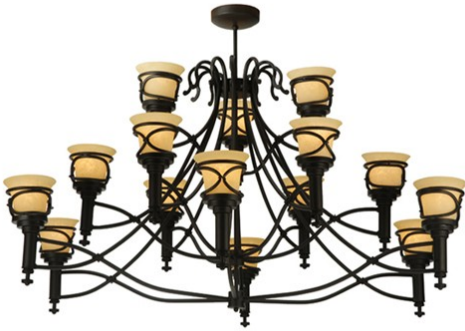

58" WIDE ASPEN 15 LIGHT CHANDELIER | 120749

ADDITIONAL INFORMATION

Dimensions and Weight

Availability:: Custom Crafted In Yorkville, New York Please Allow 56 Days

Item Minimum Height:: [38"](#)

Item Maximum Height:: [38"](#)

Item Length or Depth:: [58.5" Depth](#)

Item Width or Depth:: [58.5" Width](#)

Item Weight:: 71 lbs.

Base Type:: E26

Lens Color:: [Antique Scavo Bell Glass](#)

Lamping

Quantity:: 15

Shape:: A19

Wattage:: 60

Other

Family:: [Aspen](#)

Metal Finish:: [Timeless Bronze](#)

An impressive ensemble of illuminated torches. This Grand Aspen Chandelier features 15 Cream Scavo Glass shades with sturdy bases and filigree accents. The sprawling curved frame and hardware are featured in a Timeless Bronze finish. Handcrafted by highly skilled artisans in our 180,000 square foot manufacturing facility in Yorkville, New York. Available in a wide range of custom choices including various finishes, shade colors and sizes. UL and cUL listed for dry and damp locations.