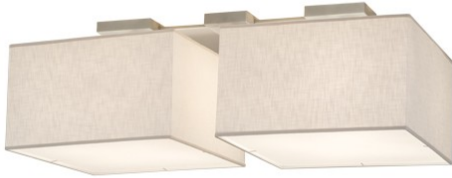

55"L QUADRATO 2 LT PENDANT | 184718

ADDITIONAL INFORMATION

Dimensions and Weight

Availability:: Custom Crafted In Yorkville, New York Please Allow 56 Days

Item Minimum Height:: [19"](#)

Item Maximum Height:: [19"](#)

Item Length or Depth:: [55" Length](#)

Item Length or Square:: [55" Length](#)

Item Width or Depth:: [24" Depth](#)

Item Weight:: 20 lbs.

Lamping

Base Type:: E26

Quantity:: 8

Shape:: A19

Wattage:: 12 LED

Other

Family:: [Quadrato](#)

Metal Finish:: [Weatherable Silver](#)

Rendering a clean and stunning architectural look, this streamlined geometric design features two Natural Textrene shades that are complemented with Statuario Idalight bottom diffusers. Ideal for illuminating islands, counters, billiard tables, conference tables, bars and dining tables. Handcrafted by highly skilled artisans in Yorkville, NY, the pendant is available in custom sizes, styles and finishes, as well as dimmable energy efficient lamping options such as LED. This 55-inch long fixture is UL and cUL listed for dry and damp locations.