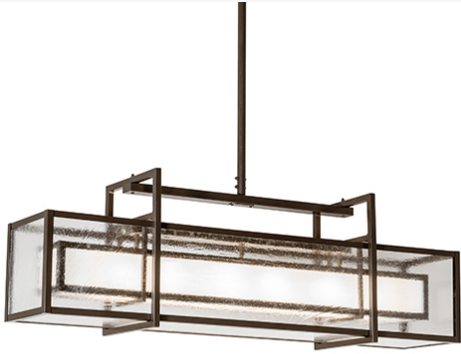

54" LONG NELSON OBLONG PENDANT | 275555

ADDITIONAL INFORMATION

Dimensions and Weight

Availability:: Custom Crafted In Yorkville, New York Please Allow 35 Days

Item Minimum Height:: [87"](#)

Item Maximum Height:: [87"](#)

Item Length or Depth:: [54" Length](#)

Item Length or Square:: [54" Length](#)

Item Width or Depth:: [12" Depth](#)

Item Weight:: 69 lbs.

Base Type:: E26

Lens Color:: [Clear Seeded White Art Glass](#)

Lamping

Quantity:: 6

Shape:: A19

Wattage:: 60

Other

Family:: [Nelson](#)

Metal Finish:: [Timeless Bronze](#)

A sleek architectural structure in light. The Nelson oblong pendant is designed with a Clear Seeded Glass shade, which surrounds a smaller White Glass oblong diffuser. The fixture is complemented by an elaborately structured frame featured in a Timeless Bronze. The oblong fixture is ideal for illuminating billiard tables, kitchen islands, counters, bars, reception areas, and other spaces from Boston, Massachusetts, to Houston, Texas. The Nelson Oblong Pendant is included in our American-made, American-designed Modern Architectural Collection and manufactured in Yorkville, NY. It is UL and cUL listed for dry and damp locations.