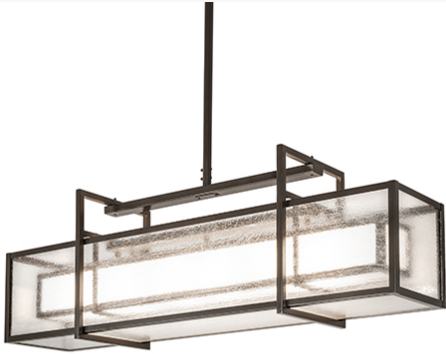

54" LONG NELSON OBLONG PENDANT | 264163

ADDITIONAL INFORMATION

Dimensions and Weight

Availability:: Custom Crafted In Yorkville, New York Please Allow 35 Days

Item Minimum Height:: [85"](#)

Item Maximum Height:: [85"](#)

Item Length or Depth:: [12" Length](#)

Item Length or Square:: [12" Length](#)

Item Width or Depth:: [54" Depth](#)

Item Weight:: 56 lbs.

Base Type:: E62

Lens Color:: [Clear SeededWhite Glass](#)

Lamping

Quantity:: 6

Shape:: A19

Wattage:: 60

Other

Family:: [Nelson](#)

Metal Finish:: [Timeless Bronze](#)

A sleek architectural structure in light. The Nelson oblong pendant is designed with a Clear Seeded Glass shade, which surrounds a smaller White Glass oblong diffuser. The fixture is complemented by an elaborately structured frame finished in Timeless Bronze. The oblong fixture is ideal for illuminating billiard tables, kitchen islands, counters, bars, reception areas, and other spaces from Boston, Massachusetts, to Houston, Texas. The Nelson Oblong Pendant is included in our American-made, American-designed Modern Architectural Collection and manufactured in Yorkville, NY. UL and cUL listed for dry and damp locations.