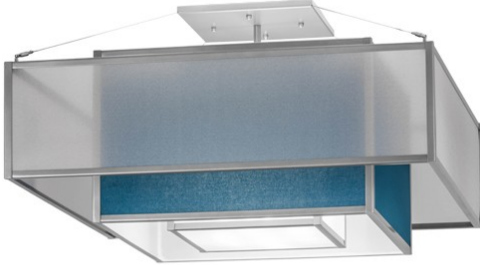

36"SQ QUADRATO UMADOR SEMI-FLUSHMOUNT | 166552

ADDITIONAL INFORMATION

	Availability:: Custom Crafted In Yorkville, New York Please Allow 56 Days
	Item Maximum Height:: 20"
Dimensions and Weight	Item Length or Square:: 36.25" Square
	Item Width or Depth:: 51.25" Width
	Item Weight:: 29 lbs.
	Base Type:: E26
	Lens Color:: Teal Linen Textrene
Lamping	Quantity:: 4
	Shape:: A15
	Wattage:: 25
Other	Family:: Quadrato
	Metal Finish:: Nickel

Rendering a stunning architectural look, this structural geometric design features an outer and interior diffuser custom crafted of Silver TextraLite. Between the two layers is a square shaped profile created with stunning Teal Textrene. This unique ceiling fixture is enhanced with decorative accents, frame and hardware featured in a Nickel finish. Handmade by highly skilled artisans in our 180,000 square foot manufacturing facility in Yorkville, New York, this fixture is available in custom sizes, styles, colors and lamping options such as LED. This fixture is UL and cUL listed for damp and dry locations.