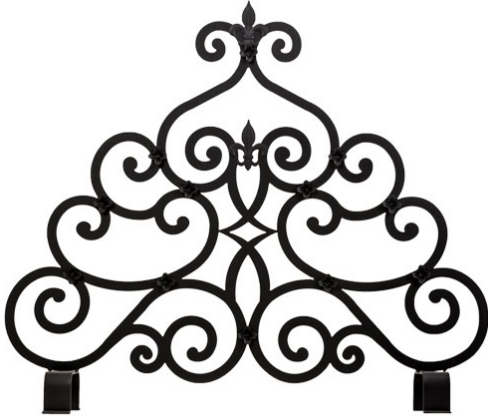

36" WIDE X 32" HIGH FLEUR-DE-LIS FIREPLACE SCREEN | 162817

ADDITIONAL INFORMATION

Dimensions and Weight

Other

Availability:: Custom Crafted In Yorkville, New York Please Allow 35 Days

Item Minimum Height:: [32"](#)

Item Maximum Height:: [32"](#)

Item Length or Depth:: [7" Depth](#)

Item Length or Square:: [7" Length](#)

Item Width or Depth:: [36" Width](#)

Item Weight:: 15.5 lbs.

Family:: [Fleurdelis](#)

Metal Finish:: [Blackwash](#)

A original design, the exquisite Fleur-de-lis Fireplace Screen features Fleur-de-lis motifs that highlight intricate scrollwork. Reminiscent of famed castles and cathedrals, this pattern holds a prominent place in European Heraldry. The stunning firescreen is both decorative and functional and can be used with a working fireplace. Hand finished in Blackwash, this fireplace screen was custom crafted in our 180,000 square foot manufacturing facilities located in the foothills of the Adirondack Mountains in upstate New York. Custom sizes and finishes are available to meet your decor needs.