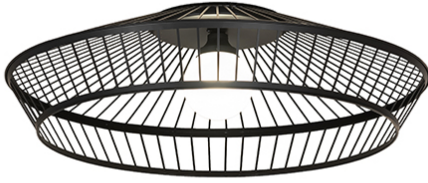

36" WIDE CILINDRO GOLPE FLUSHMOUNT | 236964

ADDITIONAL INFORMATION

Dimensions and Weight

Availability:: Custom Crafted In Yorkville, New York Please Allow 35 Days

Item Maximum Height:: [10"](#)

Item Length or Square:: [36" Length](#)

Item Width or Depth:: [36" Width](#)

Item Weight:: 14.5 lbs.

Base Type:: E26

Lens Color:: [Contrail Mist Idalight](#)

Lamping

Quantity:: 1

Shape:: A19

Wattage:: 9 LED

Other

Family:: [Cilindro](#)

Metal Finish:: [Solar Black](#)

Discover a unique decorative look featuring an industrial lighting design that reveals an exposed Contrail Mist Idalight Orb lamp that illuminates from within this ceiling fixture. The custom-crafted luminaire features a Solar Black Weave-TEX caged frame. The fixture is perfect for illuminating hallways and living spaces in homes and hotels from Shreveport, Louisiana, to Aurora, Illinois, to Moreno Valley, California. The Cilindro Golpe Flushmount is included in our American-made, American-designed handcrafted Industrial Lighting Collection and manufactured in Yorkville, New York. It is UL & cUL listed for dry and damp locations.