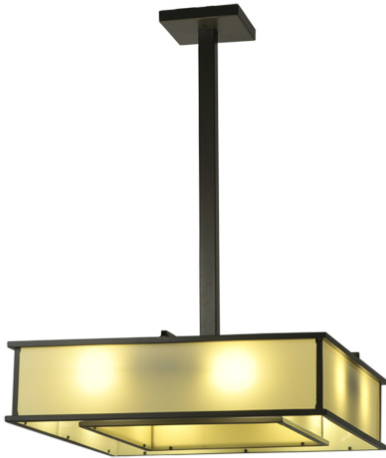

## 29" LONG PIAZZA OBLONG PENDANT | 244454

### ADDITIONAL INFORMATION

	<b>Availability::</b> Custom Crafted In Yorkville, New York Please Allow 56 Days
	<b>Item Minimum Height::</b> <a href="#">37"</a>
	<b>Item Maximum Height::</b> <a href="#">37"</a>
	<b>Item Length or Depth::</b> <a href="#">29" Length</a>
	<b>Item Length or Square::</b> <a href="#">29" Length</a>
	<b>Item Width or Depth::</b> <a href="#">26" Depth</a>
	<b>Item Weight::</b> lbs.
	<b>Base Type::</b> E26
	<b>Lens Color::</b> <a href="#">Provostone Idalight</a>
<b>Dimensions and Weight</b>	<b>Quantity::</b> 8
	<b>Shape::</b> T10
<b>Lamping</b>	<b>Wattage::</b> 60
	<b>Family::</b> <a href="#">Piazza</a>
<b>Other</b>	<b>Metal Finish::</b> <a href="#">Timeless Bronze</a>

Offering a stunning architectural look, this geometric lighting design features an Provostone Idalight diffuser which is complemented with Timeless Bronze finished decorative accents and hardware. The 29-inch long fixture is perfect for illuminating islands, kitchen and dining tables and other areas in residential, hospitality and commercial settings. The pendant is handcrafted by highly skilled artisans in our Upstate NY manufacturing facility. The Piazza fixture is available in custom sizes, styles, colors and lamping options such as LED. UL and cUL listed for dry and damp locations.