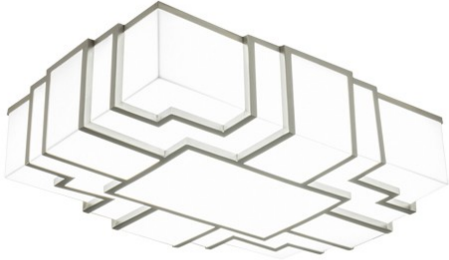

25" LONG KAUNAS FLUSHMOUNT | 224854

ADDITIONAL INFORMATION

	Availability:: This Item Is Custom Made. Please Call For Lead Time.
	Item Maximum Height:: 6"
	Item Length or Square:: 25" Length
	Item Width or Depth:: 18" Depth
	Item Weight:: lbs.
	Base Type:: INTEGRAL
	Lens Color:: Statuario Idalight
Dimensions and Weight	Quantity:: STRIP
	Shape:: LED
Lamping	Wattage:: 60
	Family:: Kaunas
Other	Metal Finish:: Brushed Nickel

The material is Steel and Idalight. The finish is Brushed Nickel. The diffuser is Statuario Idalight.