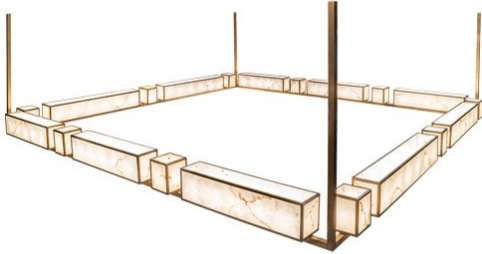

226" SQUARE MARBLESQUE PENDANT | 215801

ADDITIONAL INFORMATION

Dimensions and Weight

Lamping

Other

Availability:: This Item Is Custom Made.
Please Call For Lead Time.

Item Minimum Height:: [72"](#)

Item Maximum Height:: [72"](#)

Item Length or Depth:: [" Depth](#)

Item Length or Square:: [226" Square](#)

Item Width or Depth:: [320" Width](#)

Item Weight:: 476 lbs.

Base Type:: E26

Quantity:: 64

Shape:: A19 LED

Wattage:: 9

Family:: [Marblesque](#)

Metal Finish:: [Brushed Brass](#)

This massive rectangular shaped pendant features a gorgeous Beige Marblesque Idalight design with a variety of square and rectangular shaped shades. The fixture offers a Brushed Brass finish. The luminaire provides beautiful decorative ambient illumination while enhancing the décor with style and drama. UL and cUL listed for dry and damp locations. Featured in the Mystique Asian Restaurant and Lounge at Encore Boston Harbor. Project was curated by Wynn Design Group and designed by award-winner interior designer Peter Niemitz.