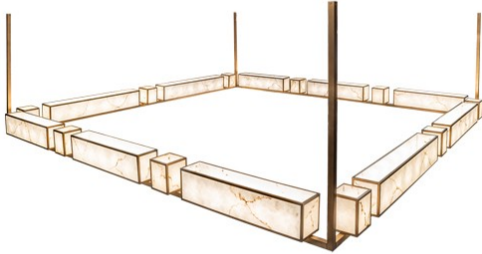

226" SQUARE MARBLESQUE PENDANT | 215801

ADDITIONAL INFORMATION

Dimensions and Weight

Availability:: This Item Is Custom Made.
Please Call For Lead Time.

Item Minimum Height:: [72"](#)

Item Maximum Height:: [72"](#)

Item Length or Depth:: [" Depth](#)

Item Length or Square:: [226" Square](#)

Item Width or Depth:: [320" Width](#)

Item Weight:: 476 lbs.

Lamping

Base Type:: E26

Quantity:: 64

Shape:: A19 LED

Wattage:: 9

Other

Family:: [Marblesque](#)

Metal Finish:: [Brushed Brass](#)

This massive rectangular shaped pendant features a gorgeous Beige Marblesque Idalight design with a variety of square and rectangular shaped shades. The fixture offers a Brushed Brass finish. The luminaire provides beautiful decorative ambient illumination while enhancing the décor with style and drama. UL and cUL listed for dry and damp locations. Featured in the Mystique Asian Restaurant and Lounge at Encore Boston Harbor. Project was curated by Wynn Design Group and designed by award-winner interior designer Peter Niemitz.