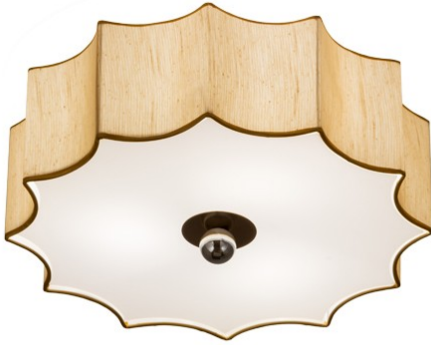

**22" WIDE AREVIK TEXTRENE FLUSHMOUNT |
168954**

ADDITIONAL INFORMATION

	Availability:: Currently In Stock
	Item Maximum Height:: 10"
Dimensions and Weight	Item Length or Square:: 22" Length
	Item Width or Depth:: 22" Width
	Item Weight:: 8 lbs.
	Base Type:: E26
	Lens Color:: Satin Cream Textrene
Lamping	Quantity:: 3
	Shape:: A19
	Wattage:: 12 LED
Other	Family:: Arevik
	Metal Finish:: Antique Brass

Brilliant and delicately sculpted with the carved edges of a stylized Sun-like motif, Arevik illuminates with 3 Customer-supplied Medium based 12-watt LED lamps. The fixture features a Statuario Idalight bottom diffuser with Satin Cream Textrene around the perimeter. This stunning star-like ceiling fixture is accented with an Antique Brass finished orb finial and faceplate. Handmade in the USA, this shining fixture is available in custom sizes, designs and finishes, as well as dimmable lamping options. The 22-inch semi-flushmount is UL and cUL listed for dry and damp locations.