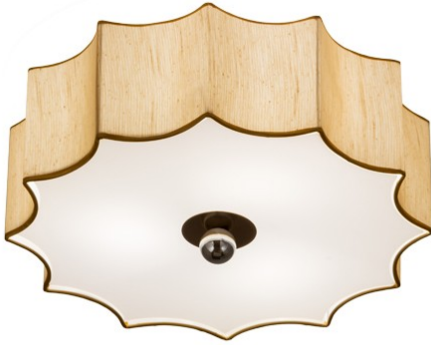

**22" WIDE AREVIK TEXTRENE FLUSHMOUNT |  
168954**

**ADDITIONAL INFORMATION**

	<b>Availability::</b> Currently In Stock
	<b>Item Maximum Height::</b> <a href="#">10"</a>
	<b>Item Length or Square::</b> <a href="#">22" Length</a>
	<b>Item Width or Depth::</b> <a href="#">22" Width</a>
	<b>Item Weight::</b> 8 lbs.
	<b>Base Type::</b> E26
	<b>Lens Color::</b> <a href="#">Satin Cream Textrene</a>
<b>Lamping</b>	<b>Quantity::</b> 3
	<b>Shape::</b> A19
	<b>Wattage::</b> 12 LED
<b>Other</b>	<b>Family::</b> <a href="#">Arevik</a>
	<b>Metal Finish::</b> <a href="#">Antique Brass</a>

Brilliant and delicately sculpted with the carved edges of a stylized Sun-like motif, Arevik illuminates with 3 Customer-supplied Medium based 12-watt LED lamps. The fixture features a Statuario Idalight bottom diffuser with Satin Cream Textrene around the perimeter. This stunning star-like ceiling fixture is accented with an Antique Brass finished orb finial and faceplate. Handmade in the USA, this shining fixture is available in custom sizes, designs and finishes, as well as dimmable lamping options. The 22-inch semi-flushmount is UL and cUL listed for dry and damp locations.