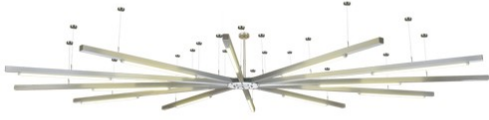

## 210" LONG GALACTICA 12 ARM LED PENDANT SYSTEM | 149988

### ADDITIONAL INFORMATION

	<p><b>Availability::</b> Custom Crafted In Yorkville, New York Please Allow 56 Days</p> <p><b>Item Minimum Height::</b> <a href="#">124"</a></p> <p><b>Item Maximum Height::</b> <a href="#">124"</a></p> <p><b>Item Length or Depth::</b> <a href="#">142" Length</a></p> <p><b>Item Length or Square::</b> <a href="#">142" Length</a></p> <p><b>Item Width or Depth::</b> <a href="#">210" Depth</a></p> <p><b>Item Weight::</b> 123 lbs.</p> <p><b>Base Type::</b> G5 BI PIN</p> <p><b>Quantity::</b> 12</p> <p><b>Shape::</b> T8</p> <p><b>Wattage::</b> 12 LED</p> <p><b>Family::</b> <a href="#">Galactica</a></p> <p><b>Metal Finish::</b> <a href="#">Brushed Aluminum</a></p>
<b>Dimensions and Weight</b>	
<b>Lamping</b>	
<b>Other</b>	

A remarkable out-of-this-world lighting system that will enlighten and elevate a space with ease. This interstellar, satellite-style pendant features perfectly balanced, intersecting arms and high-quality LED illumination for decorative ambiance and a harmonious interplay of bold forms and pragmatic functions. The massive pendant is perfect for entryways, lobbies, reception areas, and other spaces in large residences, hotels, and restaurants, from Hartford, Connecticut, to Brooklyn, New York, to Los Angeles, California. The Galactica 12 Arm LED Pendant System is featured in our American-made, American-designed, handmade Industrial Lighting Collection and manufactured in Yorkville, New York. UL and cUL listed for dry and damp locations.