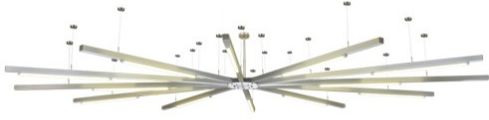

210" LONG GALACTICA 12 ARM LED PENDANT SYSTEM | 149988

ADDITIONAL INFORMATION

	<p>Availability:: Custom Crafted In Yorkville, New York Please Allow 56 Days</p> <p>Item Minimum Height:: 124"</p> <p>Item Maximum Height:: 124"</p> <p>Item Length or Depth:: 142" Length</p> <p>Item Length or Square:: 142" Length</p> <p>Item Width or Depth:: 210" Depth</p> <p>Item Weight:: 123 lbs.</p> <p>Base Type:: G5 BI PIN</p> <p>Quantity:: 12</p> <p>Shape:: T8</p> <p>Wattage:: 12 LED</p> <p>Family:: Galactica</p> <p>Metal Finish:: Brushed Aluminum</p>
Dimensions and Weight	
Lamping	
Other	

A remarkable out-of-this-world lighting system that will enlighten and elevate a space with ease. This interstellar, satellite-style pendant features perfectly balanced, intersecting arms and high-quality LED illumination for decorative ambiance and a harmonious interplay of bold forms and pragmatic functions. The massive pendant is perfect for entryways, lobbies, reception areas, and other spaces in large residences, hotels, and restaurants, from Hartford, Connecticut, to Brooklyn, New York, to Los Angeles, California. The Galactica 12 Arm LED Pendant System is featured in our American-made, American-designed, handmade Industrial Lighting Collection and manufactured in Yorkville, New York. UL and cUL listed for dry and damp locations.