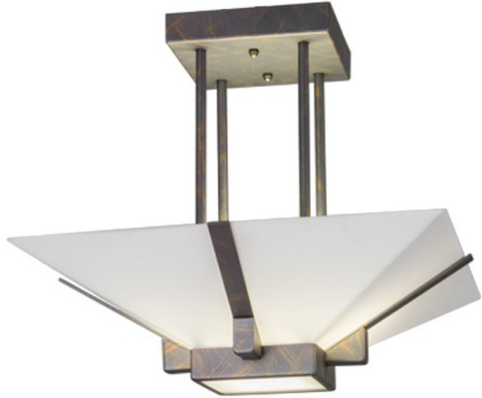

20"SQ GRAYLING SEMI-FLUSHMOUNT | 159508

ADDITIONAL INFORMATION

Dimensions and Weight

Availability:: Custom Crafted In Yorkville, New York Please Allow 56 Days

Item Minimum Height:: [18"](#)

Item Maximum Height:: [18"](#)

Item Length or Depth:: [28" Depth](#)

Item Length or Square:: [20" Square](#)

Item Width or Depth:: [28" Width](#)

Item Weight:: 10.5 lbs.

Base Type:: GX24Q-3

Lens Color:: [Whitestone Idalight](#)

Lamping

Quantity:: 2

Shape:: T4 QUAD

Wattage:: 32

Other

Family:: [Grayling](#)

Metal Finish:: [French Bronze](#)

This handsome minimalist design features welcoming light evoked through White acrylic, which is enhanced by accents, hardware and a canopy that is featured in a French Bronzed finish. This craftsman styled fixture is handmade by master artisans in our 180,000 square foot manufacturing facility in Yorkville, New York. Custom designs, styles, sizes and dimmable energy efficient lamping such as LEDs are available. This fixture is UL and cUL listed for damp and dry locations.