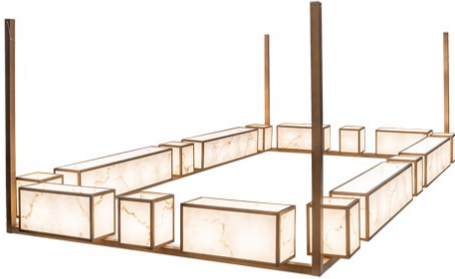

192" LONG MARBLESQUE OBLONG PENDANT | 215802

ADDITIONAL INFORMATION

	Availability:: Currently In Stock
	Item Minimum Height:: 60"
	Item Maximum Height:: 60"
Dimensions and Weight	Item Length or Depth:: 192" Length
	Item Length or Square:: 192" Length
	Item Width or Depth:: 99" Depth
	Item Weight:: 302 lbs.
	Base Type:: E26
Lamping	Quantity:: 36
	Shape:: A19 LED
	Wattage:: 9
Other	Family:: Marblesque
	Metal Finish:: Brushed Brass

This massive rectangular shaped pendant features a gorgeous Beige Marblesque Idalight design with a variety of square and rectangular shaped shades. The fixture offers a Brushed Brass finish. The luminaire provides beautiful decorative ambient illumination while enhancing the decor with style and drama. UL and cUL listed for dry and damp locations. Featured in the Mystique Asian Restaurant and Lounge at Encore Boston Harbor. Project was curated by Wynn Design Group and designed by award-winner interior designer Peter Niemitz.