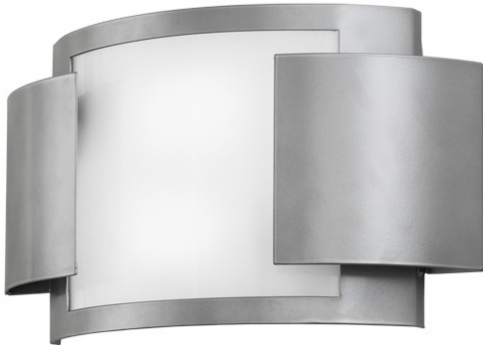

17.5"W VISTA WALL SCONCE | 149287

ADDITIONAL INFORMATION

	Availability:: Custom Crafted In Yorkville, New York Please Allow 56 Days
	Item Minimum Height:: 10"
	Item Maximum Height:: 10"
	Item Length or Depth:: 4.5" Depth
	Item Length or Square:: 4.5" Length
	Item Width or Depth:: 17.5" Width
	Item Weight:: 6.5 lbs.
	Base Type:: G24Q-1
	Lens Color:: Statuario Idalight
Dimensions and Weight	Quantity:: 2
	Shape:: T4 CFL
Lamping	Wattage:: 13
	Family:: Vista
Other	Metal Finish:: Nickel

An architectural transitional look is captured by this Vista wall sconce. A geometric Statuario Idalight diffuser is flanked by two Nickel finished decorative accents and a complementary geometric frame. This fixture is ideal for residential, hospitality and healthcare facility applications in corridors and other rooms. This sconce is handcrafted in the USA. Custom sizes, styles, colors and dimmable energy efficient lamping options are available. The fixture is UL and cUL for dry and damp locations.