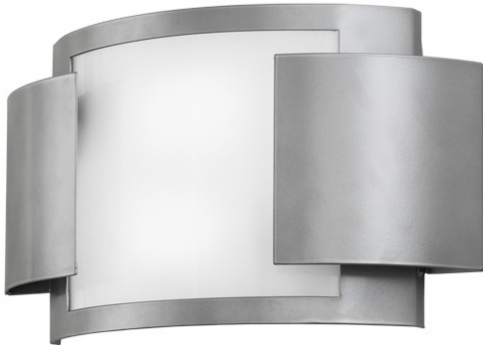

## 17.5"W VISTA WALL SCONCE | 149287

**Item Length or Square::** [4.5" Length](#)

**Item Width or Depth::** [17.5" Width](#)

**Item Weight::** 6.5 lbs.

**Base Type::** G24Q-1

**Lens Color::** [Statuario Idalight](#)

#### Other

**Family::** [Vista](#)

**Metal Finish::** [Nickel](#)

An architectural transitional look is captured by this Vista wall sconce. A geometric Statuario Idalight diffuser is flanked by two Nickel finished decorative accents and a complementary geometric frame. This fixture is ideal for residential, hospitality and healthcare facility applications in corridors and other rooms. This sconce is handcrafted in the USA. Custom sizes, styles, colors and dimmable energy efficient lamping options are available. The fixture is UL and cUL for dry and damp locations.