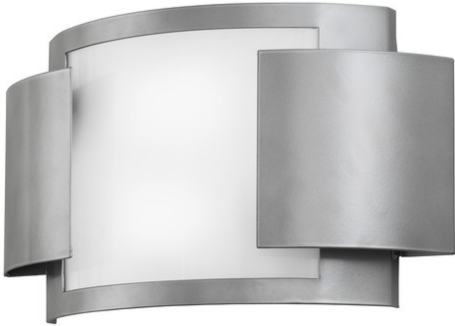

17.5" WIDE VISTA WALL SCONCE | 246454

ADDITIONAL INFORMATION

| | |
|------------------------------|--|
| | Availability:: Custom Crafted In Yorkville, New York Please Allow 56 Days |
| | Item Minimum Height:: 10" |
| | Item Maximum Height:: 10" |
| | Item Length or Depth:: 4.5" Depth |
| | Item Length or Square:: 4.5" Length |
| | Item Width or Depth:: 17.5" Width |
| | Item Weight:: 6.5 lbs. |
| | Base Type:: E26 |
| | Lens Color:: Statuario Idalight |
| Dimensions and Weight | Quantity:: 2 |
| | Shape:: A19 |
| Lamping | Wattage:: 60 |
| | Family:: Vista |
| Other | Metal Finish:: Nickel |

An architectural transitional look is captured by this Vista wall sconce. A geometric Statuario Idalight diffuser is flanked by two Nickel finished decorative accents and a complementary geometric frame. This fixture is ideal for residential, hospitality and healthcare facility applications in corridors and other rooms. This sconce is handcrafted in the USA. Custom sizes, styles, colors and dimmable energy efficient lamping options are available. The fixture is UL and cUL for dry and damp locations.