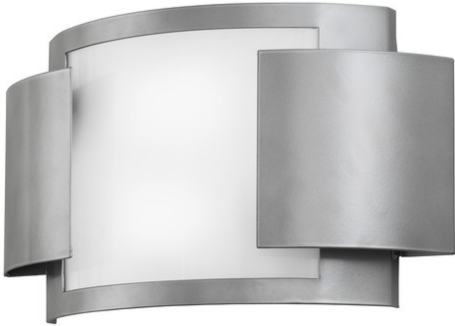

17.5" WIDE VISTA WALL SCONCE | 246454

ADDITIONAL INFORMATION

	<p>Availability:: Custom Crafted In Yorkville, New York Please Allow 56 Days</p> <p>Item Minimum Height:: 10"</p> <p>Item Maximum Height:: 10"</p> <p>Item Length or Depth:: 4.5" Depth</p> <p>Item Length or Square:: 4.5" Length</p> <p>Item Width or Depth:: 17.5" Width</p> <p>Item Weight:: 6.5 lbs.</p> <p>Base Type:: E26</p> <p>Lens Color:: Statuario Idalight</p> <p>Quantity:: 2</p> <p>Shape:: A19</p> <p>Wattage:: 60</p> <p>Family:: Vista</p> <p>Metal Finish:: Nickel</p>
Dimensions and Weight	
Lamping	
Other	

An architectural transitional look is captured by this Vista wall sconce. A geometric Statuario Idalight diffuser is flanked by two Nickel finished decorative accents and a complementary geometric frame. This fixture is ideal for residential, hospitality and healthcare facility applications in corridors and other rooms. This sconce is handcrafted in the USA. Custom sizes, styles, colors and dimmable energy efficient lamping options are available. The fixture is UL and cUL for dry and damp locations.