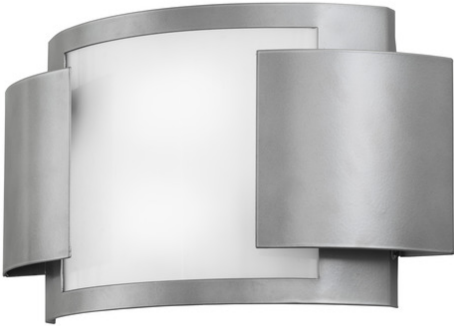

17.5" WIDE VISTA WALL SCONCE | 246454

ADDITIONAL INFORMATION

	Availability:: Custom Crafted In Yorkville, New York Please Allow 56 Days
	Item Minimum Height:: 10"
	Item Maximum Height:: 10"
	Item Length or Depth:: 4.5" Depth
	Item Length or Square:: 4.5" Length
	Item Width or Depth:: 17.5" Width
	Item Weight:: 6.5 lbs.
	Base Type:: E26
	Lens Color:: Statuario Idalight
Dimensions and Weight	Quantity:: 2
	Shape:: A19
Lamping	Wattage:: 60
	Family:: Vista
Other	Metal Finish:: Nickel

An architectural transitional look is captured by this Vista wall sconce. A geometric Statuario Idalight diffuser is flanked by two Nickel finished decorative accents and a complementary geometric frame. This fixture is ideal for residential, hospitality and healthcare facility applications in corridors and other rooms. This sconce is handcrafted in the USA. Custom sizes, styles, colors and dimmable energy efficient lamping options are available. The fixture is UL and cUL for dry and damp locations.