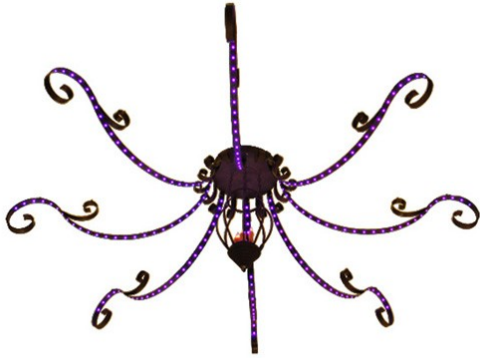

## 166"W CARNEVALE 8 ARM CHANDELIER | 121274

**Item Width or Depth::** [166" Width](#)

**Item Weight::** 300 lbs.

**Base Type::** E12

**Base Type2::** INTEGRAL

**Quantity::** 6

**Quantity2::** LED

**Shape::** BA9

**Shape2::** STRIP

#### Other

A massive lighting design with a colorful flair. A round hub with scroll work is the center of attention. 8 Scrolled arms that embody Integral RGB LEDs for color changing illumination and 6 candelabra lamps. The hardware and frame are designed with a Cajun Spice finish. Handmade by highly skilled artisans in our 180,000 square foot manufacturing facility. Custom finishes and sizes available. UL and cUL listed for damp and dry locations.