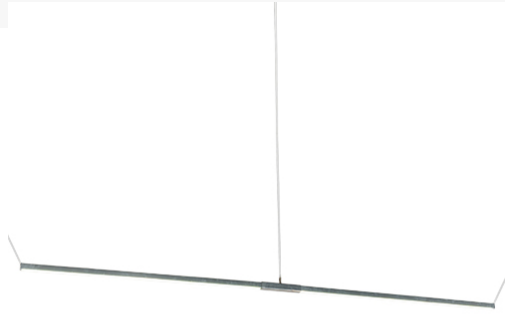

144" LONG TRAX OBLONG PENDANT | 194727

ADDITIONAL INFORMATION

	<p>Availability:: Custom Crafted In Yorkville, New York Please Allow 35 Days</p> <p>Item Minimum Height:: 9"</p> <p>Item Maximum Height:: 20"</p> <p>Item Length or Depth:: 144" Length</p> <p>Item Length or Square:: 144" Length</p> <p>Item Width or Depth:: 5" Depth</p> <p>Item Weight:: 27 lbs.</p> <p>Base Type:: INTEGRAL</p> <p>Lens Color:: Statuario Idalight</p> <p>Quantity:: STRIP</p> <p>Shape:: LED</p> <p>Wattage:: 60 @ 12V</p> <p>Family:: Trax</p> <p>Metal Finish:: Extreme Chrome</p>
Dimensions and Weight	
Lamping	
Other	

The sleek Trax Pendant features a Statuario Idalight diffuser that is embraced by a steel frame finished in Extreme Chrome. Dimmable Integral LEDs operate on 12 volt systems while delivering energy efficient functional illumination. The overall height of this linear pendant ranges from 9 to 20 inches as the chain length can be easily adjusted in the field to accommodate your specific lighting application needs. Created by highly skilled artisans in our 180,000 square foot manufacturing facility in Upstate New York. Custom sizes, designs and colors are available, as well as other lamping options. This 12 foot long fixture is UL and cUL listed for damp and dry locations.