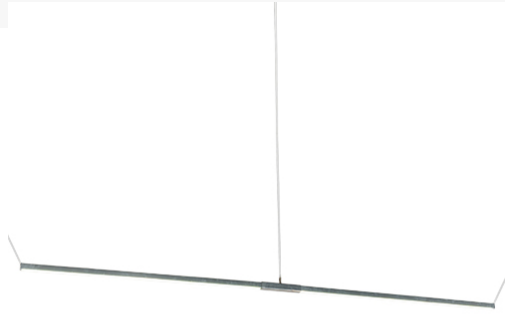

144" LONG TRAX OBLONG PENDANT | 194727

ADDITIONAL INFORMATION

Dimensions and Weight

Availability:: Custom Crafted In Yorkville, New York Please Allow 35 Days

Item Minimum Height:: [9"](#)

Item Maximum Height:: [20"](#)

Item Length or Depth:: [144" Length](#)

Item Length or Square:: [144" Length](#)

Item Width or Depth:: [5" Depth](#)

Item Weight:: 27 lbs.

Base Type:: INTEGRAL

Lens Color:: [Statuario Idalight](#)

Lamping

Quantity:: STRIP

Shape:: LED

Wattage:: 60 @ 12V

Other

Family:: [Trax](#)

Metal Finish:: [Extreme Chrome](#)

The sleek Trax Pendant features a Statuario Idalight diffuser that is embraced by a steel frame finished in Extreme Chrome. Dimmable Integral LEDs operate on 12 volt systems while delivering energy efficient functional illumination. The overall height of this linear pendant ranges from 9 to 20 inches as the chain length can be easily adjusted in the field to accommodate your specific lighting application needs. Created by highly skilled artisans in our 180,000 square foot manufacturing facility in Upstate New York. Custom sizes, designs and colors are available, as well as other lamping options. This 12 foot long fixture is UL and cUL listed for damp and dry locations.