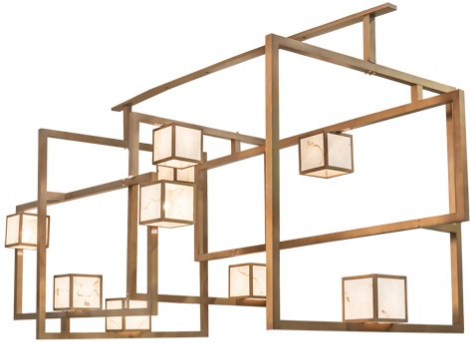

144" LONG MARBLESQUE PENDANT | 215799

ADDITIONAL INFORMATION

Dimensions and Weight

Availability:: This Item Is Custom Made.
Please Call For Lead Time.

Item Minimum Height:: [72"](#)

Item Maximum Height:: [72"](#)

Item Length or Depth:: [144" Length](#)

Item Length or Square:: [144" Length](#)

Item Width or Depth:: [60" Depth](#)

Item Weight:: 162 lbs.

Lamping

Base Type:: E26

Quantity:: 9

Shape:: A19 LED

Wattage:: 5

Other

Family:: [Marblesque](#)

Metal Finish:: [Brushed Brass](#)

This massive rectangular shaped pendant features a gorgeous Beige Marblesque Idalight design with a unique configuration of square shaped shades. The fixture offers a Brushed Brass finish. The luminaire provides beautiful decorative ambient illumination while enhancing the décor with style and drama. UL and cUL listed for dry and damp locations. Featured in the Mystique Asian Restaurant and Lounge at Encore Boston Harbor. Project was curated by Wynn Design Group and designed by award-winner interior designer Peter Niemitz.