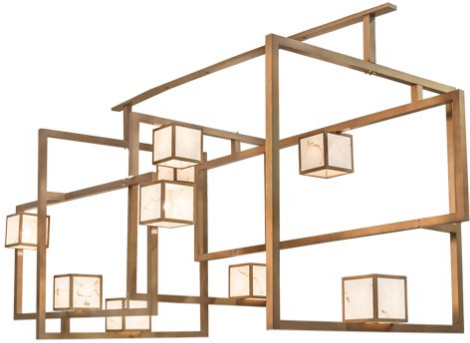

## 144" LONG MARBLESQUE PENDANT | 215799

#### Dimensions and Weight

**Availability::** This Item Is Custom Made.  
Please Call For Lead Time.

**Item Minimum Height::** [72"](#)

**Item Maximum Height::** [72"](#)

**Item Length or Depth::** [144" Length](#)

**Item Length or Square::** [144" Length](#)

**Item Width or Depth::** [60" Depth](#)

**Item Weight::** 162 lbs.