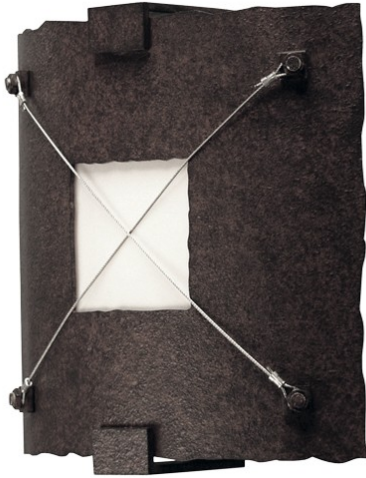

12" WIDE MAXTON WALL SCNCE | 115589

ADDITIONAL INFORMATION

Dimensions and Weight

Availability:: Custom Crafted In Yorkville, New York Please Allow 56 Days

Item Minimum Height:: [12"](#)

Item Maximum Height:: [12"](#)

Item Length or Depth:: [4" Depth](#)

Item Length or Square:: [4" Length](#)

Item Width or Depth:: [12" Width](#)

Item Weight:: 9 lbs.

Lamping

Base Type:: E26

Lens Color:: [Statuario Idalight](#)

Quantity:: 2

Shape:: A19

Wattage:: 40

Other

Family:: [Maxton](#)

Metal Finish:: [Smoke](#)

A timeless decorative expression for a variety of interiors, this stunning wall sconce features a Statuario Idalight inset which is complemented with decorative studs, accents and metal background in a striking Smoke finish. A minimalistic diagonal-cross X pattern provides the finishing touch. The fixture is custom crafted in the USA. Custom colors, styles, sizes and dimmable lamping options such as LED are available. This wall fixture is UL and cUL listed for damp and dry locations.