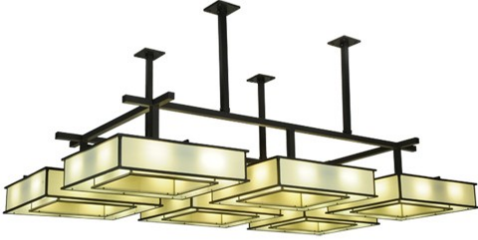

103"W PIAZZA SEMI-FLUSHMOUNT | 119518

ADDITIONAL INFORMATION

Dimensions and Weight

Availability:: This Item Is Custom Made.
Please Call For Lead Time.

Item Maximum Height:: [42.5"](#)

Item Length or Square:: [102" Length](#)

Item Width or Depth:: [60" Width](#)

Item Weight:: 200 lbs.

Base Type:: GX24Q-3

Lens Color:: [Oatmeal Linen](#)

Lamping

Quantity:: 48

Shape:: T4 TRI

Wattage:: 26