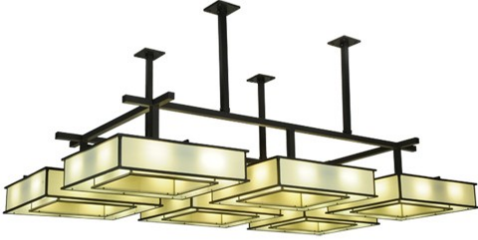

## 103"W PIAZZA SEMI-FLUSHMOUNT | 119518

#### Dimensions and Weight

**Availability::** This Item Is Custom Made.  
Please Call For Lead Time.

**Item Maximum Height::** [42.5"](#)

**Item Length or Square::** [102" Length](#)

**Item Width or Depth::** [60" Width](#)

**Item Weight::** 200 lbs.

**Base Type::** GX24Q-3

**Lens Color::** [Oatmeal Linen](#)