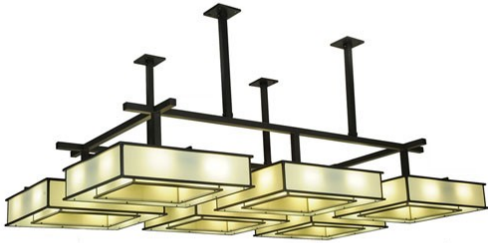

103" WIDE PIAZZA SEMI-FLUSHMOUNT | 244305

ADDITIONAL INFORMATION

Dimensions and Weight

Availability:: Custom Crafted In Yorkville, New York Please Allow 56 Days

Item Maximum Height:: [42.5"](#)

Item Length or Square:: [102" Length](#)

Item Width or Depth:: [60" Width](#)

Item Weight:: 200 lbs.

Base Type:: E26

Lens Color:: [Oatmeal Linen](#)

Lamping

Quantity:: 48

Shape:: T10

Wattage:: 60

Other

Family:: [Piazza](#)

Metal Finish:: [Timeless Bronze](#)

Offering a stunning architectural look, this Grand styled, geometric lighting design features six sets of Provostone Idalight diffusers which are complemented with Timeless Bronze finished decorative accents and hardware. The 103-inch long fixture is perfect for lighting large spaces in residential, hospitality and commercial settings. The fixture is handcrafted by highly skilled artisans in our Upstate NY manufacturing facility. The Piazza is available in custom sizes, styles, colors and lamping options such as LED. UL and cUL listed for dry and damp locations.